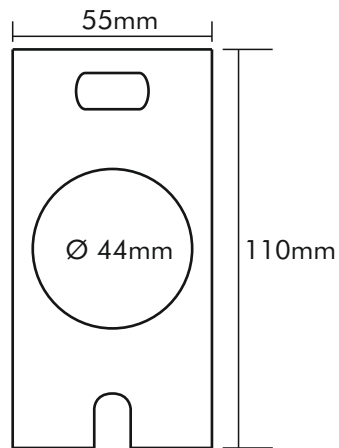

INTA SAFE-GROUP

FRONTVIEW