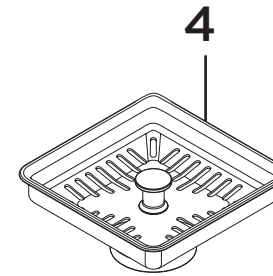

Product Code: Ingot 1 Bowl Kitchen Sinks

Revision: D2

1	Overflow Assembly
2	1 Bowl Pipework Pack
3	Waste Assembly 1 Bowl
4	Strainer
5	Sink Clamps (10pk)
6	EasyFit Kit Pack
7	Molykote Grease
8	Isolation Valves (Pair)
9	1/2" BSP Flexible Tails (Pair)

Product Code: Ingot 1 Bowl Kitchen Sinks

Revision: D2

1	Overflow Assembly
2	1 Bowl Pipework Pack
3	Waste Assembly 1 Bowl
4	Strainer
5	Sink Clamp (10pk)
6	EasyFit Kit Pack
7	Molykote Grease
8	Isolation Valves (Pair)
9	1/2" BSP Flexible Tails (Pair)