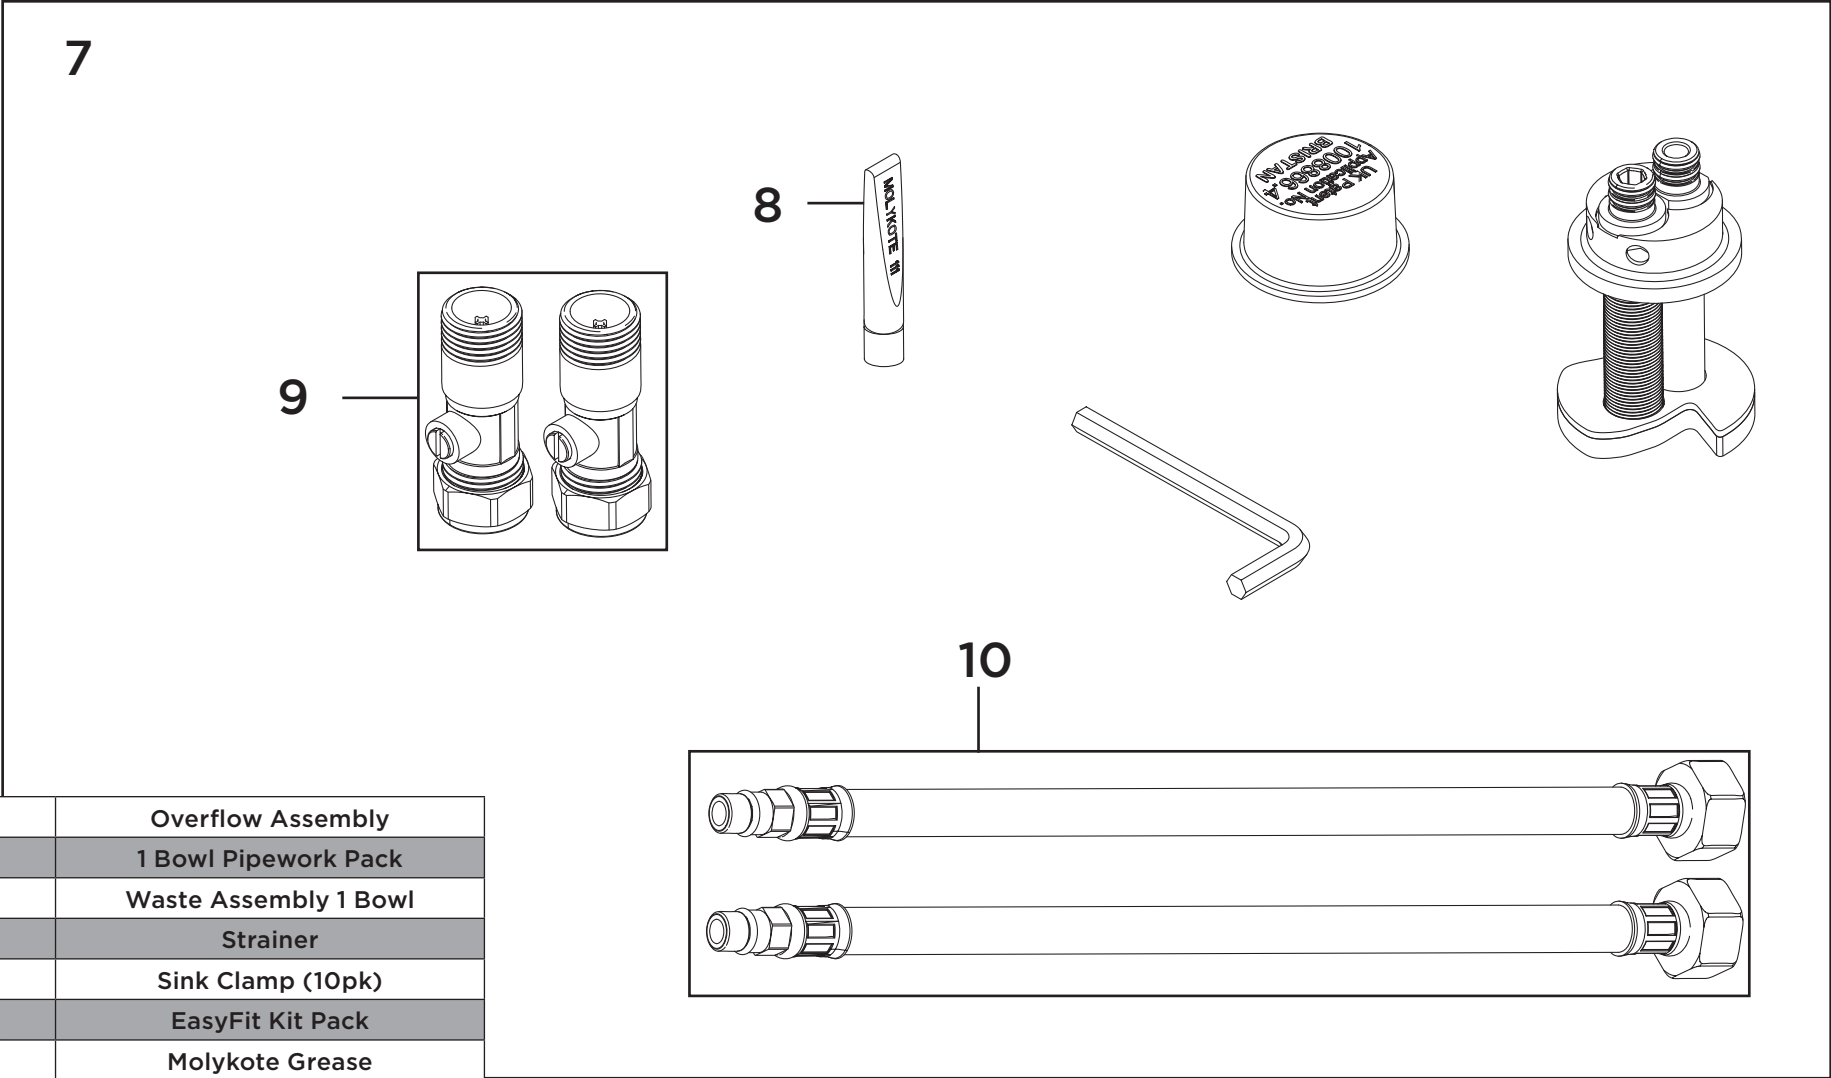

Product Code: Ingot 1 Bowl Kitchen Sinks

Revision: D2

1	Overflow Assembly
2	1 Bowl Pipework Pack
3	Waste Assembly 1 Bowl
4	Strainer
5	Sink Clamps (10pk)
6	EasyFit Kit Pack
7	Molykote Grease
8	Isolation Valves (Pair)
9	1/2" BSP Flexible Tails (Pair)

Product Code: Ingot 1 Bowl Kitchen Sinks

Revision: D2

1	Overflow Assembly
2	1 Bowl Pipework Pack
3	Waste Assembly 1 Bowl
4	Strainer
5	Sink Clamp (10pk)
6	EasyFit Kit Pack
7	Molykote Grease
8	Isolation Valves (Pair)
9	1/2" BSP Flexible Tails (Pair)