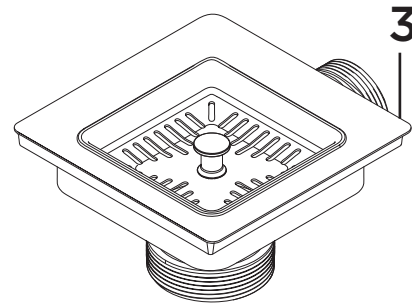

Product Code: Ingot 1 Bowl Kitchen Sinks

Revision: D2

1	Overflow Assembly
2	1 Bowl Pipework Pack
3	Waste Assembly 1 Bowl
4	Strainer
5	Sink Clamps (10pk)
6	EasyFit Kit Pack
7	Molykote Grease
8	Isolation Valves (Pair)
9	1/2" BSP Flexible Tails (Pair)

Product Code: Ingot 1 Bowl Kitchen Sinks

Revision: D2

1	Overflow Assembly
2	1 Bowl Pipework Pack
3	Waste Assembly 1 Bowl
4	Strainer
5	Sink Clamp (10pk)
6	EasyFit Kit Pack
7	Molykote Grease
8	Isolation Valves (Pair)
9	1/2" BSP Flexible Tails (Pair)