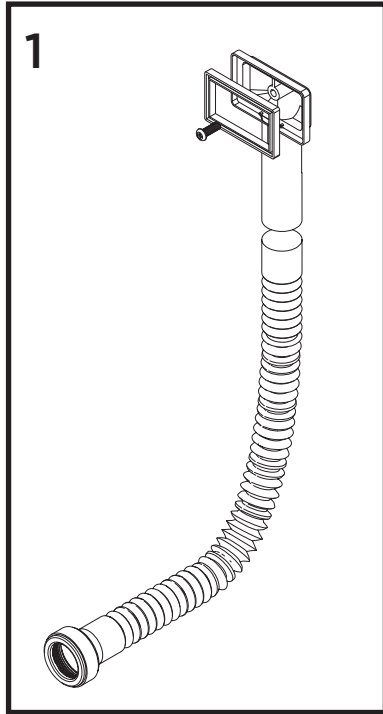

Product Code: Ingot 1 Bowl Kitchen Sinks

Revision: D2

1	Overflow Assembly
2	1 Bowl Pipework Pack
3	Waste Assembly 1 Bowl
4	Strainer
5	Sink Clamps (10pk)
6	EasyFit Kit Pack
7	Molykote Grease
8	Isolation Valves (Pair)
9	1/2" BSP Flexible Tails (Pair)

Product Code: Ingot 1 Bowl Kitchen Sinks

Revision: D2

1	Overflow Assembly
2	1 Bowl Pipework Pack
3	Waste Assembly 1 Bowl
4	Strainer
5	Sink Clamp (10pk)
6	EasyFit Kit Pack
7	Molykote Grease
8	Isolation Valves (Pair)
9	1/2" BSP Flexible Tails (Pair)