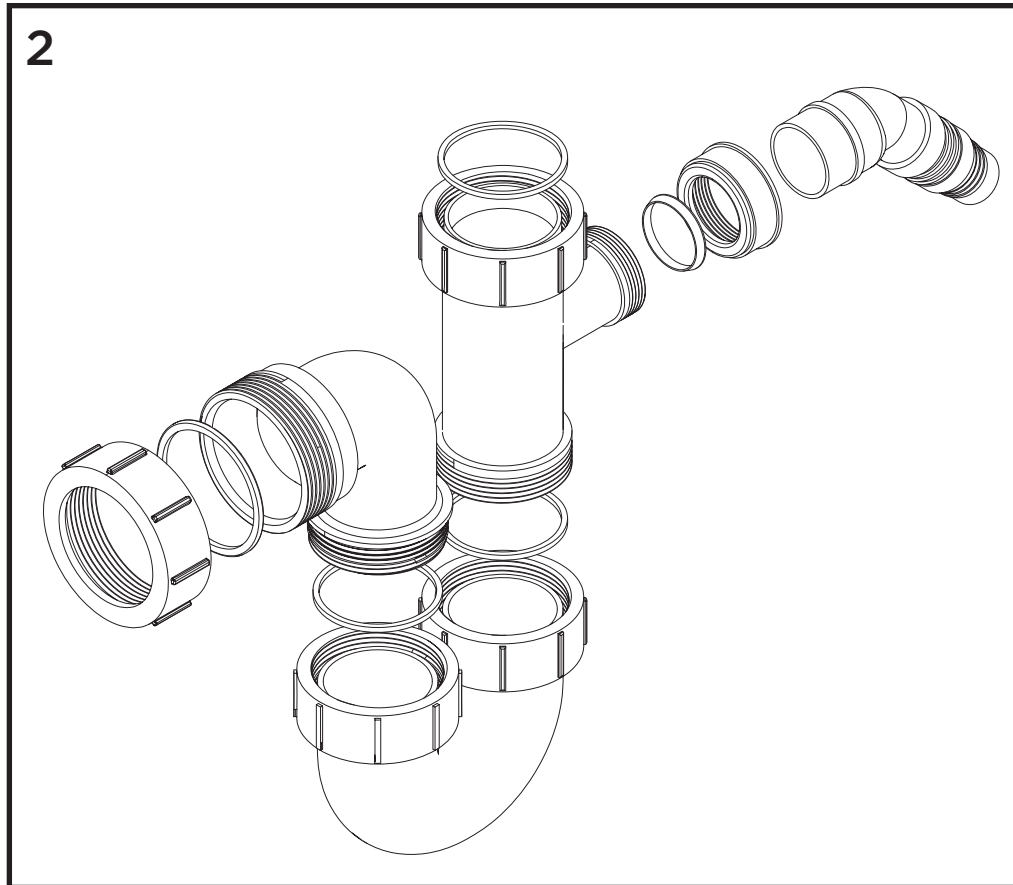

Product Code: Ingot 1 Bowl Kitchen Sinks

Revision: D2

1	Overflow Assembly
2	1 Bowl Pipework Pack
3	Waste Assembly 1 Bowl
4	Strainer
5	Sink Clamps (10pk)
6	EasyFit Kit Pack
7	Molykote Grease
8	Isolation Valves (Pair)
9	1/2" BSP Flexible Tails (Pair)

Product Code: Ingot 1 Bowl Kitchen Sinks

Revision: D2

1	Overflow Assembly
2	1 Bowl Pipework Pack
3	Waste Assembly 1 Bowl
4	Strainer
5	Sink Clamp (10pk)
6	EasyFit Kit Pack
7	Molykote Grease
8	Isolation Valves (Pair)
9	1/2" BSP Flexible Tails (Pair)