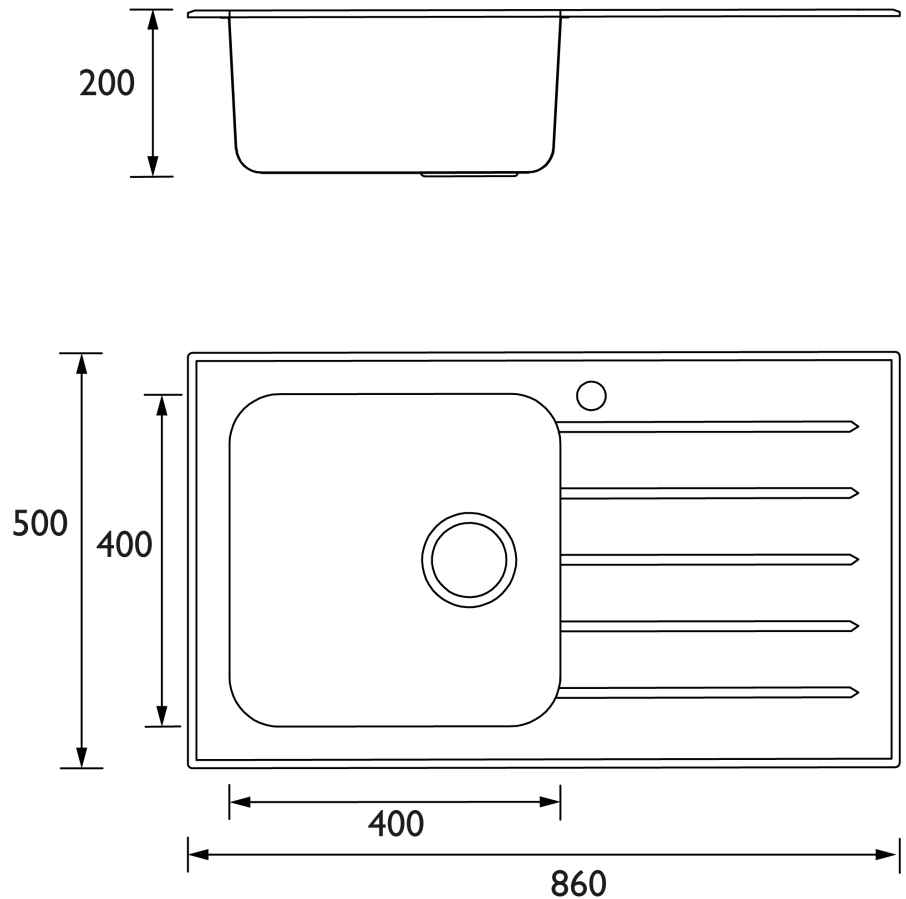

### Specification

Main Construction Material:	Stainless Steel; Glass
Number of Tap Holes:	1
Product Finish:	Black
Sink Type:	1 Bowl
Connection Inlet:	1/2" BSP Flexible Tails
Connection Outlet:	G1 1/2"
Product Orientation:	Right Drainer
Drainage Flow Rate (litres per minute)	37

### Features:

- Easy installation: pre-fitted with Easyfit tap base, flexible inlet pipes and isolators
- Everything you need: strainer waste, overflow, pipework and fixings included
- Made to last: 8mm toughened glass with 304 grade 18/8 stainless steel base
- Includes cutting-hole template
- 25 year guarantee (Easyfit base 5 years)

### Dimensions (measurements in mm)

Minimum Cabinet Width: 500mm

TECHNICAL  
DATA  
SHEET

Kitchen Sinks

Tap

Waste Kit

**BRISTAN**  
TAPS & SHOWERS D2