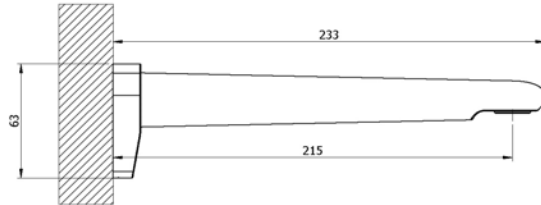

## SENSOR TAPS

#### Specification

Finish	Chrome
Body	Brass
Fittings	Metal plate, stud & locking nut
Connection	M12 – DN6 flexible hoses with 1/2" BSP threaded ends

Min dynamic pressure 0.1

Max dynamic pressure 6

Max static pressure 16