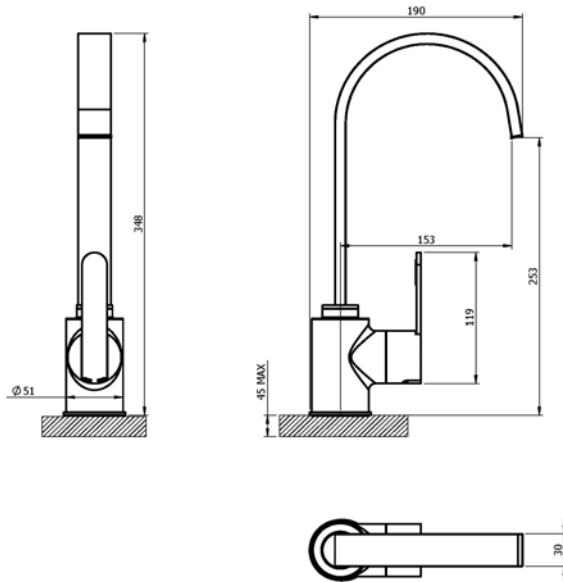

Francis Pegler
BY COMAP

STRATA

4K6007 – SIDE ACTION MONO KITCHEN MIXER

Specification

Finish	Chrome
Body	Brass
Fittings	Metal plate, washer, stud & locking nut
Connection	M12 – DN8 flexible hoses with 1/2" BSP threaded ends
Min dynamic pressure	0.1
Max dynamic pressure	6
Max static pressure	16
Max water temperature	60°C

Flow rates

Pressure	0.1	0.5	1	3
L/min	1.5	7.8	11.7	21.2

All Pressures are in Bar.
Dimensions supplied are nominal and subject to tolerance.
Inclusion of aerator (if supplied) or restrictors (sold separately unless stated) will affect flow rate result.
Performance details are based on trials under test conditions and for guidance only.
The Company reserves the right to change product specification without prior notice.