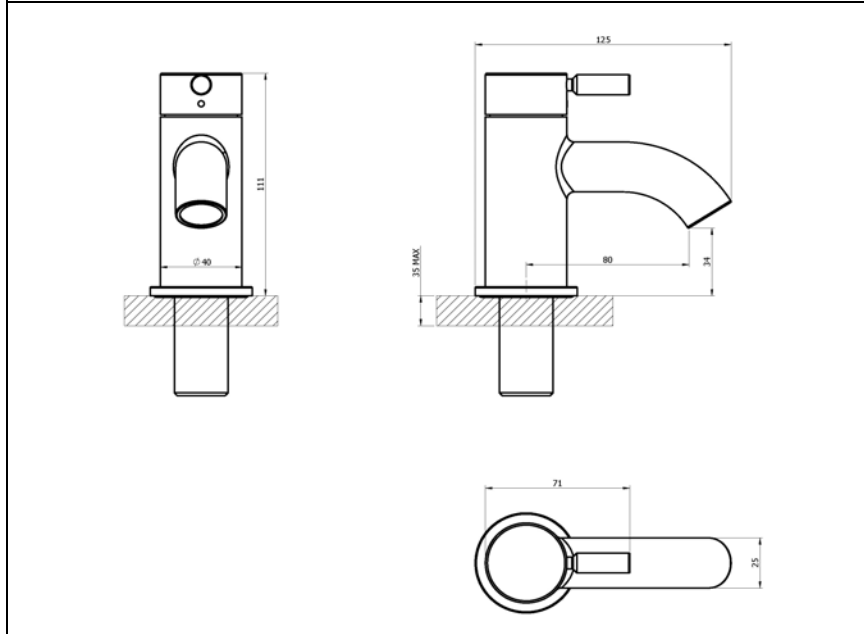

**Francis
Pegler**
BY COMAP

VISIO

4K4017 – BATH TAP PAIR

Specification	
Finish	Chrome
Body	Brass
Fittings	Metal backnut & washer
Connection	3/4" BSP threaded tail
Min dynamic pressure	0.1
Max dynamic pressure	6
Max static pressure	16
Max water temperature	85°C

Flow rates				
Pressure	0.1	0.5	1	3
L/min	10.1	30.1	43.7	78.2

All Pressures are in Bar.
 Dimensions supplied are nominal and subject to tolerance.
 Inclusion of aerator (if supplied) or restrictors (sold separately unless stated) will affect flow rate result.
 Performance details are based on trials under test conditions and for guidance only.
 The Company reserves the right to change product specification without prior notice.

Features & Benefits

 10 YEAR Guarantee	 L Low Pressure	 Inlet Tail	 Single Flow

Certifications

 17.9 l/min	
Tested at 0.2 bar	