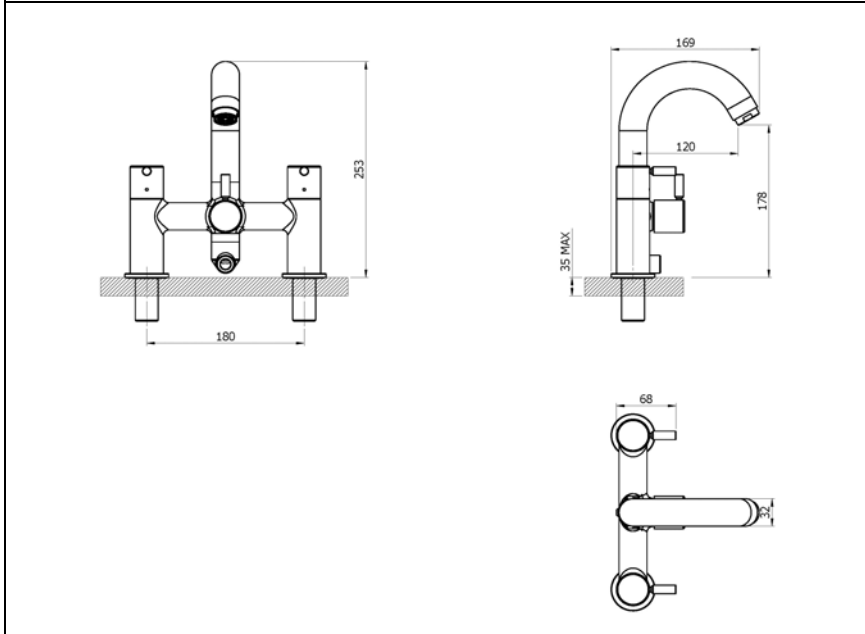

## 4K4019 – BATH SHOWER MIXER

**Francis Pegler**  
BY COMAP

Specification	
Finish	Chrome
Body	Brass
Fittings	Metal backnut & washer
Connection	3/4" BSP threaded tail
Min dynamic pressure	0.1
Max dynamic pressure	6
Max static pressure	25
Max water temperature	60°C

Flow rates				
Pressure	0.1	0.5	1	3
L/min	8.6	31.1	45.3	80.4

All Pressures are in Bar.  
 Dimensions supplied are nominal and subject to tolerance.  
 Inclusion of aerator (if supplied) or restrictors (sold separately unless stated) will affect flow rate result.  
 Performance details are based on trials under test conditions and for guidance only.  
 The Company reserves the right to change product specification without prior notice.