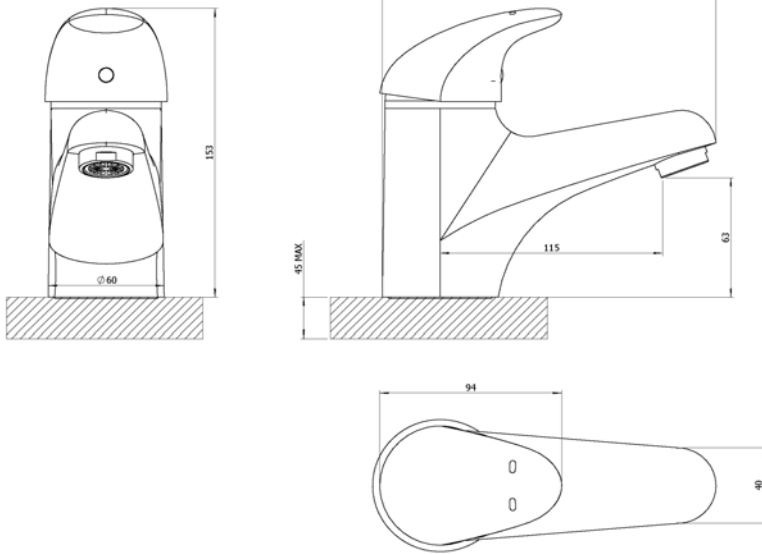

### Specification

Finish	Chrome
Body	Brass
Fittings	Metal plate, stud & locking nut
Connection	M16 x 1 – 15mm copper tube
Min dynamic pressure	0.1
Max dynamic pressure	6
Max static pressure	16
Max water temperature	60°C