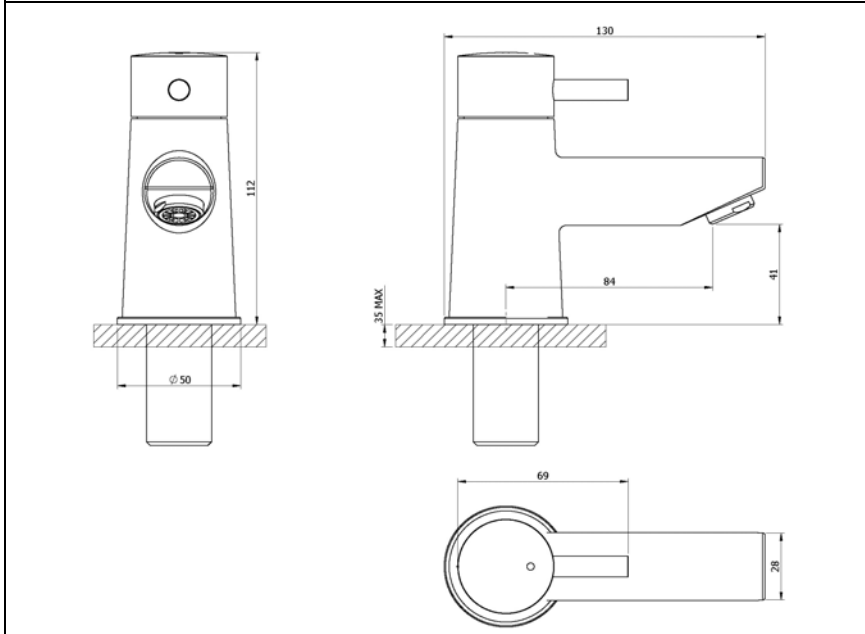

**EBRO**

**4G4121 – BATH TAP PAIR**

**Francis Pegler**  
BY COMAP

**Specification**

Finish	Chrome
Body	Brass
Fittings	Metal backnut & washer
Connection	3/4" BSP threaded tail
Min dynamic pressure	0.1
Max dynamic pressure	6
Max static pressure	16
Max water temperature	85°C

**Flow rates**

Pressure	0.1	0.5	1	3
L/min	10.1	30.1	43.7	78.2

All Pressures are in Bar.  
 Dimensions supplied are nominal and subject to tolerance.  
 Inclusion of aerator (if supplied) or restrictors (sold separately unless stated) will affect flow rate result.  
 Performance details are based on trials under test conditions and for guidance only.  
 The Company reserves the right to change product specification without prior notice.

**Features & Benefits**

 10 YEAR Guarantee	 L Low Pressure	 Inlet Tail	 Flow Straightener
 Single Flow			

**Certifications**

Tested at 0.2 bar	