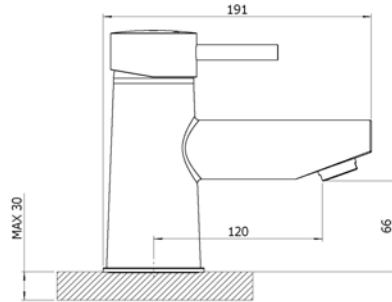

**EBRO**

**4G4123 – MONO BATH FILLER**

**Francis Pegler**  
BY COMAP

**Specification**

Finish	Chrome
Body	Brass
Fittings	Metal plate, stud & locking nut
Connection	M16 x 1 – 15mm copper tube
Min dynamic pressure	0.4
Max dynamic pressure	6
Max static pressure	16
Max water temperature	60°C

**Flow rates**

Pressure	0.1	0.5	1	3
L/min	4.3	15.8	23.5	43

All Pressures are in Bar.  
 Dimensions supplied are nominal and subject to tolerance.  
 Inclusion of aerator (if supplied) or restrictors (sold separately unless stated) will affect flow rate result.  
 Performance details are based on trials under test conditions and for guidance only.  
 The Company reserves the right to change product specification without prior notice.