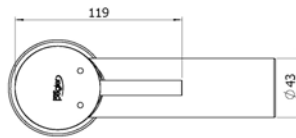

**EBRO**

**4G4123 – MONO BATH FILLER**

**Francis Pegler**  
BY COMAP

**Specification**

Finish	Chrome
Body	Brass
Fittings	Metal plate, stud & locking nut
Connection	M16 x 1 – 15mm copper tube
Min dynamic pressure	0.4
Max dynamic pressure	6
Max static pressure	16
Max water temperature	60°C

**Flow rates**

Pressure	0.1	0.5	1	3
L/min	4.3	15.8	23.5	43

All Pressures are in Bar.  
 Dimensions supplied are nominal and subject to tolerance.  
 Inclusion of aerator (if supplied) or restrictors (sold separately unless stated) will affect flow rate result.  
 Performance details are based on trials under test conditions and for guidance only.  
 The Company reserves the right to change product specification without prior notice.