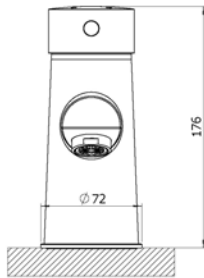

**EBRO**

**4G4123 – MONO BATH FILLER**

**Francis Pegler**  
BY COMAP

**Specification**

Finish	Chrome
Body	Brass
Fittings	Metal plate, stud & locking nut
Connection	M16 x 1 – 15mm copper tube
Min dynamic pressure	0.4
Max dynamic pressure	6
Max static pressure	16
Max water temperature	60°C

**Flow rates**

Pressure	0.1	0.5	1	3
L/min	4.3	15.8	23.5	43

All Pressures are in Bar.  
 Dimensions supplied are nominal and subject to tolerance.  
 Inclusion of aerator (if supplied) or restrictors (sold separately unless stated) will affect flow rate result.  
 Performance details are based on trials under test conditions and for guidance only.  
 The Company reserves the right to change product specification without prior notice.