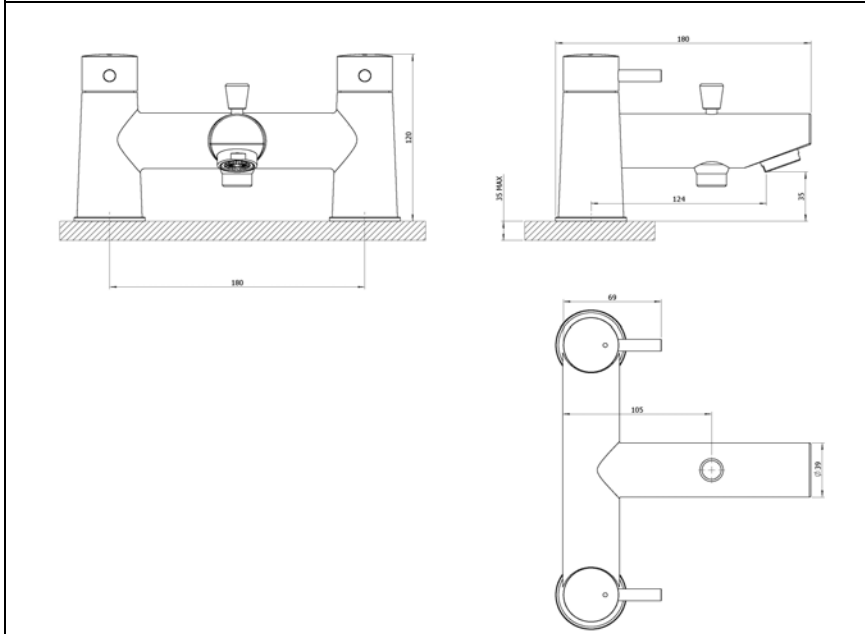

EBRO

4G4125 – BATH SHOWER MIXER

Francis Pegler
BY COMAP

Specification	
Finish	Chrome
Body	Brass
Fittings	Metal backnut & washer
Connection	3/4" BSP threaded tail
Min dynamic pressure	0.1
Max dynamic pressure	6
Max static pressure	25
Max water temperature	60°C

Flow rates				
Pressure	0.1	0.5	1	3
L/min	8.6	31.1	45.3	80.4

All Pressures are in Bar.
 Dimensions supplied are nominal and subject to tolerance.
 Inclusion of aerator (if supplied) or restrictors (sold separately unless stated) will affect flow rate result.
 Performance details are based on trials under test conditions and for guidance only.
 The Company reserves the right to change product specification without prior notice.

Features & Benefits

 10 YEAR Guarantee	 L Low Pressure	 Inlet Tail	 Shower Kit Included
 Flow Straightener	 Single Flow		

Certifications

Tested at 0.2 bar	