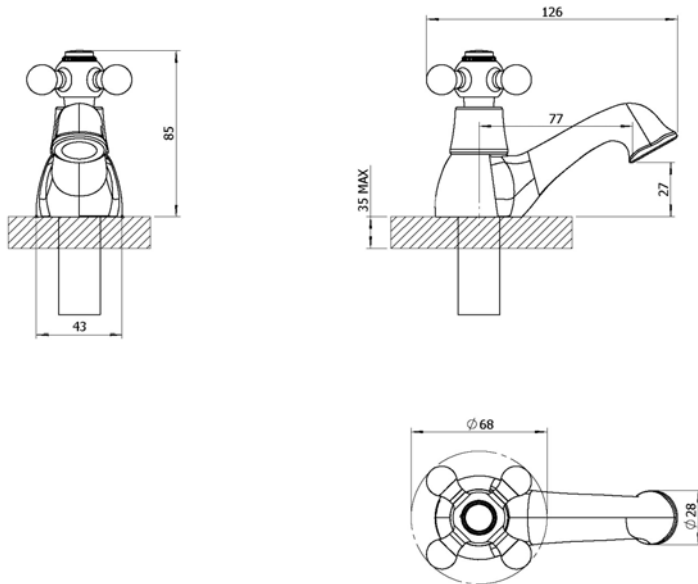

### 4W9041 – BASIN TAP PAIR

#### Specification

Finish	Chrome
Body	Brass
Fittings	Metal backnut & washer
Connection	½" BSP threaded tail
Min dynamic pressure	0.1
Max dynamic pressure	6
Max static pressure	16
Max water temperature	85°C

#### Flow rates

Pressure	0.1	0.5	1	3
L/min	10.3	29.1	41.9	75.2

All Pressures are in Bar.

Dimensions supplied are nominal and subject to tolerance.

Inclusion of aerator (if supplied) or restrictors (sold separately unless stated) will affect flow rate result.