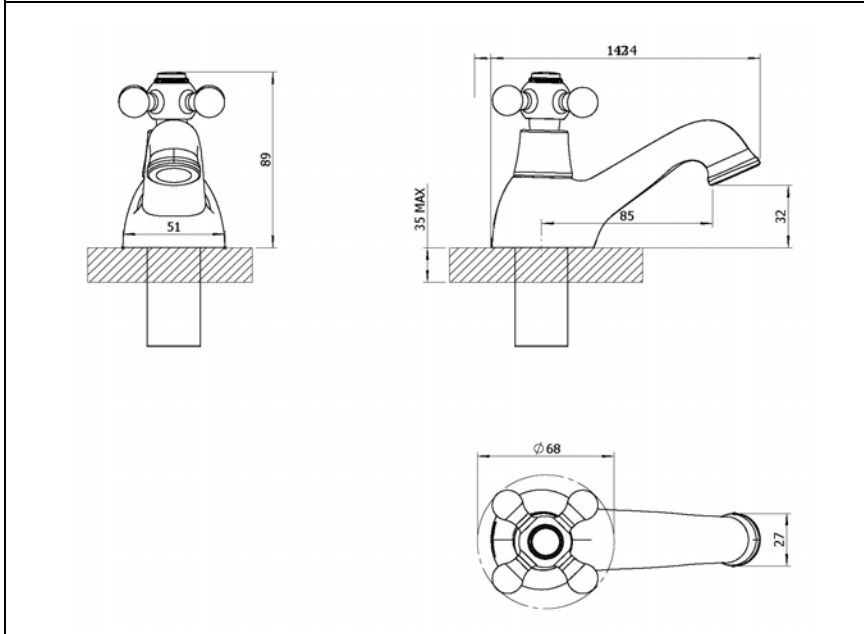

## 4W9042 – BATH TAP PAIR

**Francis Pegler**  
BY COMAP

### Specification

Finish	Chrome
Body	Brass
Fittings	Metal backnut & washer
Connection	3/4" BSP threaded tail
Min dynamic pressure	0.1
Max dynamic pressure	6
Max static pressure	16
Max water temperature	85°C

### Flow rates

Pressure	0.1	0.5	1	3
L/min	10.3	29.1	41.9	75.2

All Pressures are in Bar.  
 Dimensions supplied are nominal and subject to tolerance.  
 Inclusion of aerator (if supplied) or restrictors (sold separately unless stated) will affect flow rate result.  
 Performance details are based on trials under test conditions and for guidance only.  
 The Company reserves the right to change product specification without prior notice.