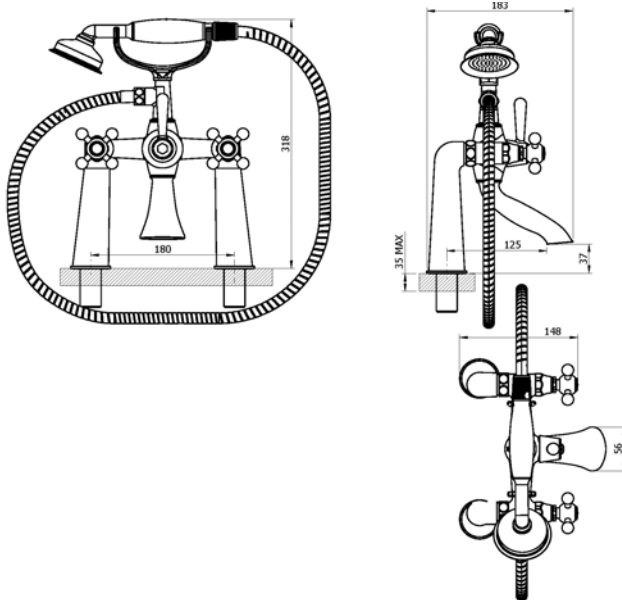

SOUVENIR

4W9043 – BATH SHOWER MIXER

Francis Pegler
BY COMAP

Specification

Finish	Chrome
Body	Brass
Fittings	Metal backnut & washer
Connection	3/4" BSP threaded tail
Min dynamic pressure	0.1
Max dynamic pressure	6
Max static pressure	25
Max water temperature	60°C

Flow rates

Pressure	0.1	0.5	1	3
L/min	8.3	28.5	41.8	75.3

All Pressures are in Bar.
 Dimensions supplied are nominal and subject to tolerance.
 Inclusion of aerator (if supplied) or restrictors (sold separately unless stated) will affect flow rate result.
 Performance details are based on trials under test conditions and for guidance only.
 The Company reserves the right to change product specification without prior notice.

Certifications

Tested at 0.2 bar	

Features & Benefits

 Guarantee	 Low Pressure	 Inlet Tail	 Shower Kit Included
 Single Flow			