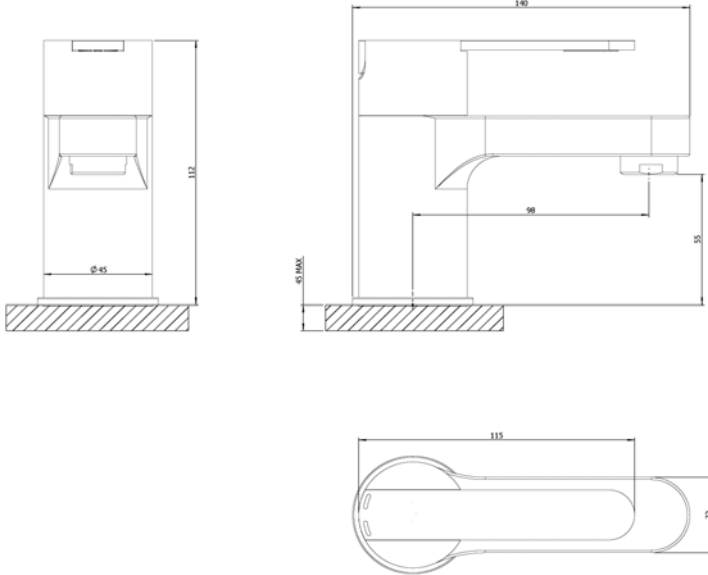

## 4K6002 – MINI MONO BASIN

**Francis Pegler**  
BY COMAP

### Specification

Finish	Chrome
Body	Brass
Fittings	Metal plate, washer, stud & locking nut
Connection	M12 – DN8 flexible hoses with ½" BSP threaded ends
Min dynamic pressure	0.1
Max dynamic pressure	6
Max static pressure	16
Max water temperature	60°C

### Flow rates

Pressure	0.1	0.5	1	3
L/min	1.2	6.2	9.6	18

All Pressures are in Bar.  
 Dimensions supplied are nominal and subject to tolerance.  
 Inclusion of aerator (if supplied) or restrictors (sold separately unless stated) will affect flow rate result.  
 Performance details are based on trials under test conditions and for guidance only.  
 The Company reserves the right to change product specification without prior notice.