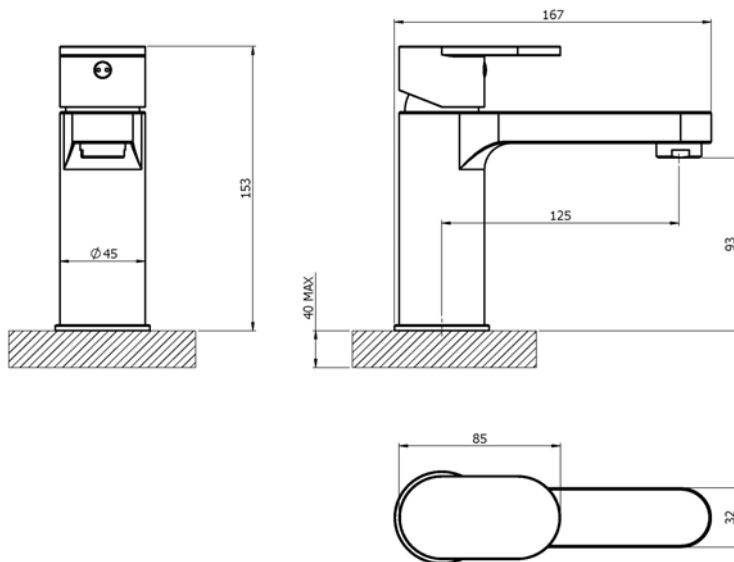

STRATA BLADE

4K6052 – MONO BASIN

Francis Pegler
BY COMAP

Specification

Finish	Chrome
Body	Brass
Fittings	Metal plate, washer, stud & locking nut
Connection	M12 – DN8 flexible hoses with ½" BSP threaded ends
Min dynamic pressure	0.1
Max dynamic pressure	6
Max static pressure	16
Max water temperature	60°C

Flow rates

Pressure	0.1	0.5	1	3
L/min	1.1	5.9	9.3	17.5

All Pressures are in Bar.

Dimensions supplied are nominal and subject to tolerance.

Inclusion of aerator (if supplied) or restrictors (sold separately unless stated) will affect flow rate result.

Flexible Hose

Click Waste

Flow Straightener

Flow Aerator

Single Flow

Certifications

1704392 - April 22

Tested at 0.2 bar