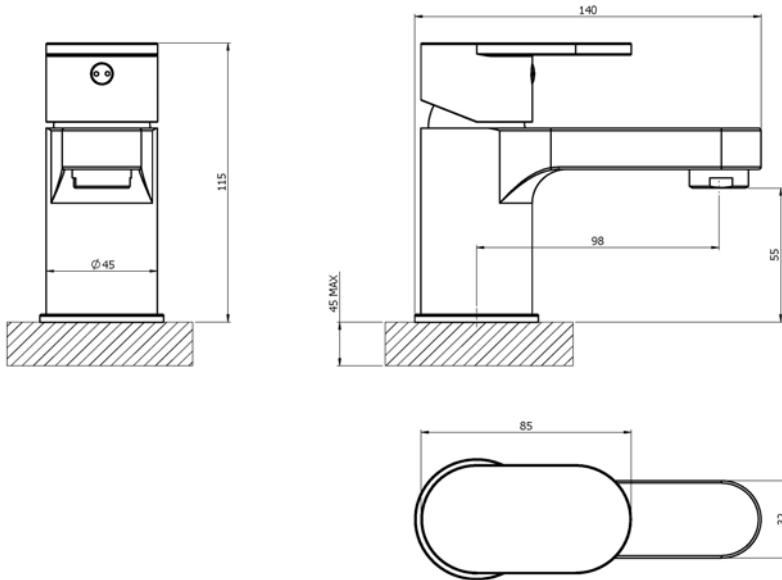

### Specification

Finish	Chrome
Body	Brass
Fittings	Metal plate, washer, stud & locking nut
Connection	M12 – DN8 flexible hoses with 1/2" BSP threaded ends
Min dynamic pressure	0.1
Max dynamic pressure	6
Max static pressure	16
Max water temperature	60°C

### Flow rates

Pressure	0.1	0.5	1	3
L/min	1.7	6.5	9.8	18.2

All Pressures are in Bar.

Dimensions supplied are nominal and subject to tolerance.

Inclusion of aerator (if supplied) or restrictors (sold separately unless stated) will affect flow rate result.