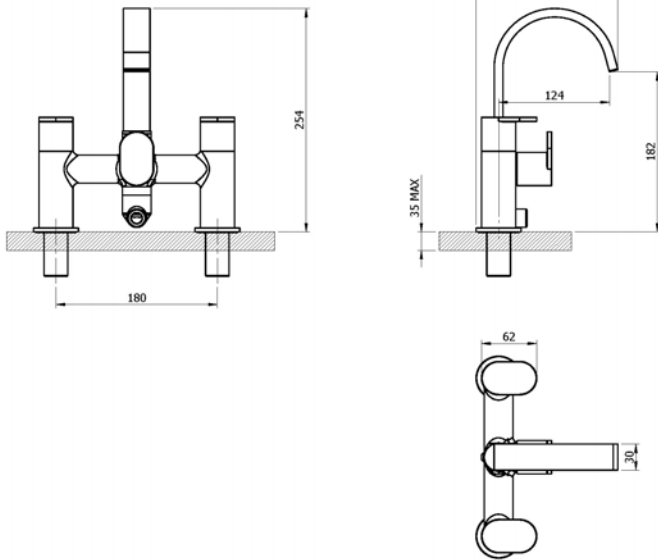

STRATA BLADE

4K6060 – BATH SHOWER MIXER

Francis Pegler
BY COMAP

Specification

Finish	Chrome
Body	Brass
Fittings	Metal backnut & washer
Connection	3/4" BSP threaded tail
Min dynamic pressure	0.4
Max dynamic pressure	6
Max static pressure	25
Max water temperature	60°C

Flow rates

Pressure	0.1	0.5	1	3
L/min	3.4	13.1	19.5	33.1

All Pressures are in Bar.

Dimensions supplied are nominal and subject to tolerance.

Inclusion of aerator (if supplied) or restrictors (sold separately unless stated) will affect flow rate result.

Inlet Tail

Flow Straightener

Shower Kit Included

Single Flow

Certifications

Tested at 3 bar