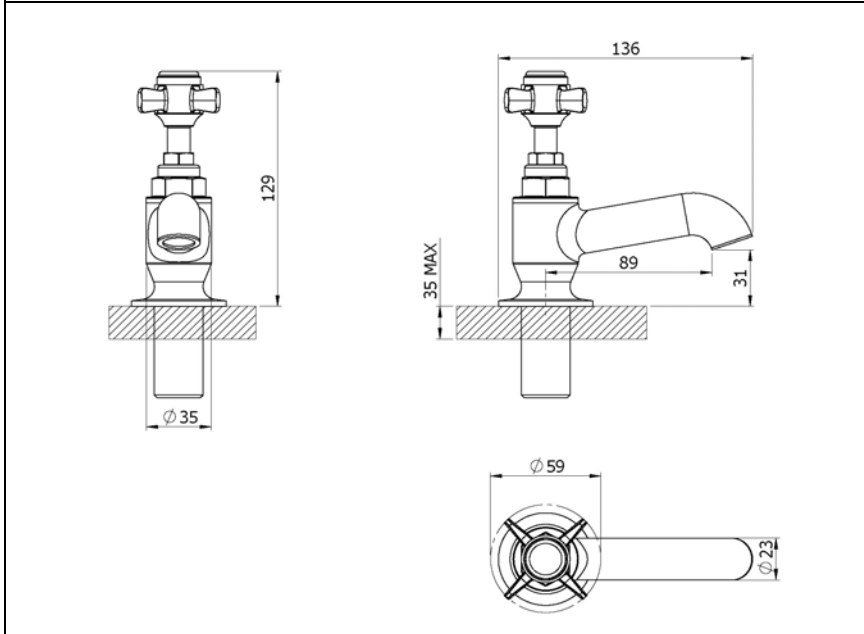

SEQUEL

477032 – BATH TAP PAIR

Francis Pegler
BY COMAP

Specification

Finish	Chrome
Body	Brass
Fittings	Metal backnut & washer
Connection	3/4" BSP threaded tail
Min dynamic pressure	0.1
Max dynamic pressure	6
Max static pressure	16
Max water temperature	85°C

Flow rates

Pressure	0.1	0.5	1	3
L/min	15.9	53.4	77.8	139

All Pressures are in Bar.
 Dimensions supplied are nominal and subject to tolerance.
 Inclusion of aerator (if supplied) or restrictors (sold separately unless stated) will affect flow rate result.
 Performance details are based on trials under test conditions and for guidance only.
 The Company reserves the right to change product specification without prior notice.

Features & Benefits

 10 YEAR Guarantee	 L Low Pressure	 Inlet Tail	 Single Flow

Certifications

Tested at 0.2 bar	