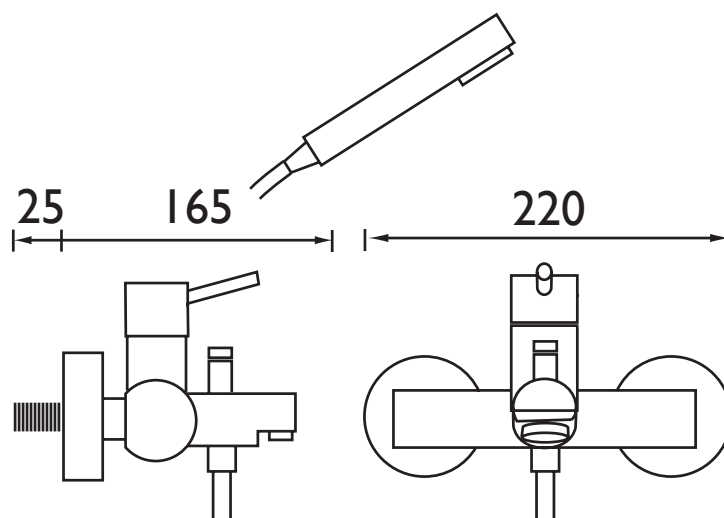

Specification	
Style:	Contemporary
Product Type:	Bathroom Taps
Finish/Colour:	Chrome
Main Construction Material:	Brass
Mount Type:	Wall Mounted
Handle Type:	Lever
Connection Inlet:	3/4" BSP
Number of Tap Holes Required:	2
Valve/Cartridge Type:	40mm Ceramic Cartridge
Plumbing System Suitability	All
Working Pressure Range:	Min 1.0 Bar, Max 5.0 Bar
Maximum Hot Water Temperature: °c	65
Maximum Dynamic Pressure: (bar)	5
Maximum Static Pressure: (bar)	10
Flow Type:	Single Flow
Flow Rate: (l/min @ 3 bar)	24.3
Connection Outlet:	M28 Flow Straightener
Isolation Included:	No

### Features:

- Thermostatic cartridge preset to a maximum of 43°C
- Requires a minimum pressure of 1 bar
- Single-function rub-clean anti-limescale handset and wall bracket
- 1.5m shower hose

### Dimensions (measurements in mm)

1500mm Hose, Rub Clean  
Handset & Wall Bracket

Flow Rates (l/min)					
System Pressure (bar)	1	2	3	4	5
Through Handset	14	19.9	24.3	28.1	31.4
Bath Filler (Mixed)	16.5	23.3	28.6	33	36.9

TECHNICAL  
DATA  
SHEET

**BRISTAN**  
TAPS & SHOWERS

D6