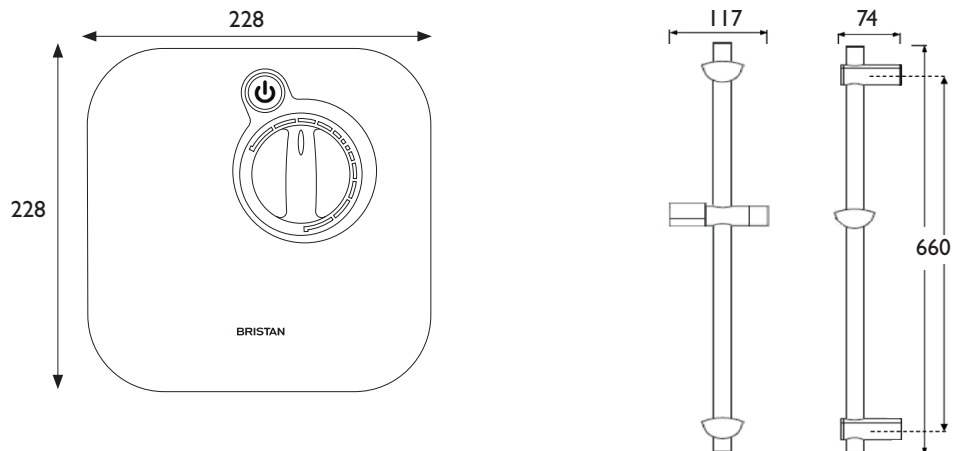

HYDROPOWER Power Shower Range

HY POWSHX10 W

Hydropower Power Shower 1000 XT White

Specification

Finish/Colour:	White
Main Construction Material:	ABS Plastic
No of Controls:	2
Shower Type:	Power Shower
Shower Head Type:	Adjustable
Working Pressure Range: (bar)	Min. 0.1 Bar, Max. 1.0 Bar
Maximum Static Pressure: (bar)	10
Plumbing System Suitability:	Low Pressure Gravity System Only
Connection Inlet:	15mm Push-Fit
Connection Outlet:	G 1/2"
Thermostatic:	Thermostatic
Maximum Hot Water Supply:	65
Power Rating:	230V AC@50Hz/150W
Motor Rating:	15 Minutes

Features:

- Thermostatic control keeps water temperature within +/- 1°C
- Supplied with rub clean handset, hose and riser kit

Product Certifications:

BEAB Certificate No: 20618
BEAB Expiry Date: 18/03/2021

Intertek

For more products, visit our website:
<http://www.bristan.com>

Dimensions (measurements in mm)

Flow Rates (l/min)

System Pressure (bar)	0.03	0.1	0.5
Through Handset (Both Rings)	7.9	8.2	9.3

TECHNICAL
DATA
SHEET