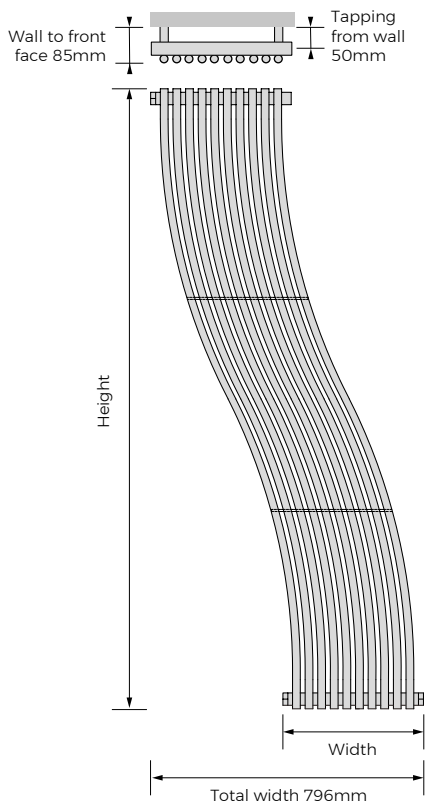

Chrome finish