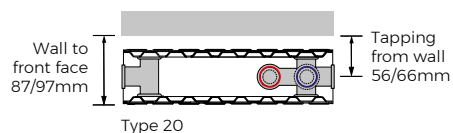

Type 22 with top grille and welded side panels