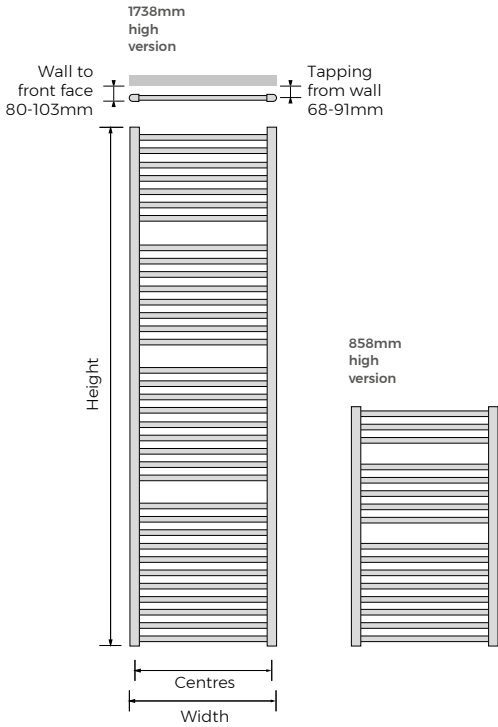

Graphite finish