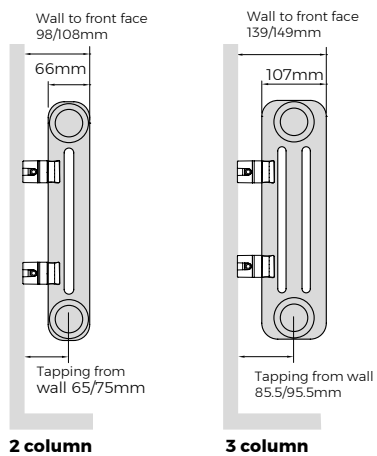

White finish

Optional towel bar

Slip on feet (adds 100mm to the height of the radiator)

Shown in White with optional slip on feet, Chrome Studio angled manual valves and pipe sleeves