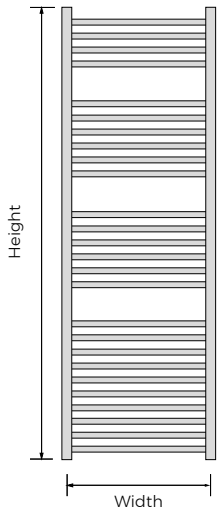

Smart timer thermostatic element