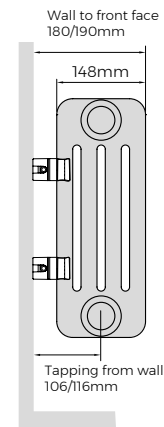

4 column shown with optional slip on feet and Chrome Studio TRV valves

Anthracite finish

**2 column**

**3 column**

**4 column**

Slip on feet (adds 100mm to the height of the radiator)