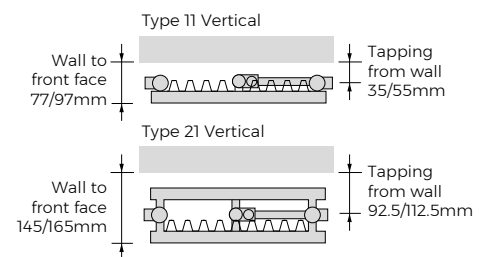

Type 11 shown with White Finchley TRV valves and pipe sleeves

Type 21 Vertical

Type 11 Horizontal

Type 22 Horizontal with top grille and welded side panels

Type 11 Horizontal

Type 22 Horizontal