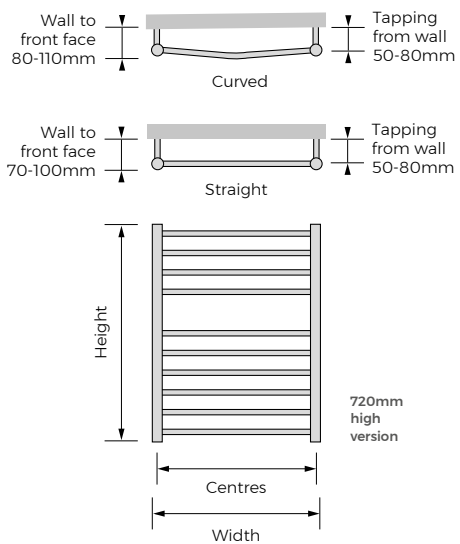

Smart timer thermostatic element