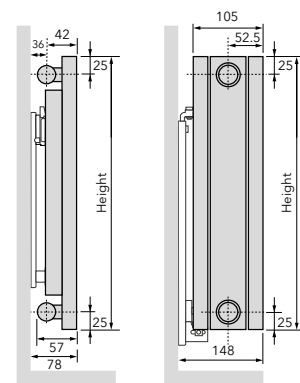

Type 11 Horizontal

Type 22 Horizontal