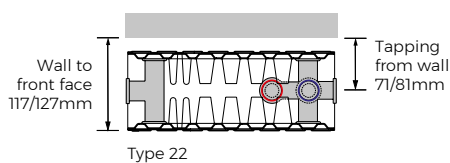

Type 22 with top grille and welded side panels