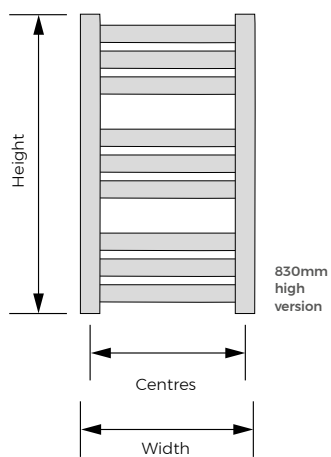

If you would like a colour swatch please contact head office

Smart timer thermostatic element

White finish

Anthracite finish

1130mm high version shown in Sparkling Black with Chrome Studio angled manual valves