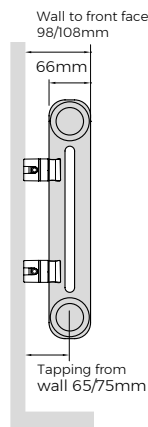

4 column shown with optional slip on feet and Chrome Studio TRV valves

2 column