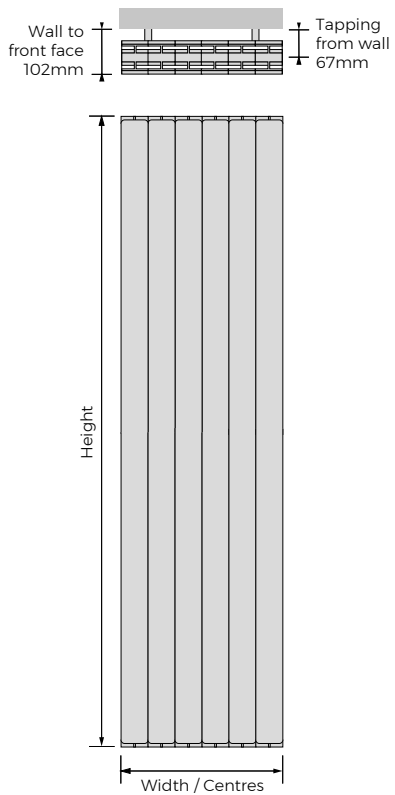

White finish