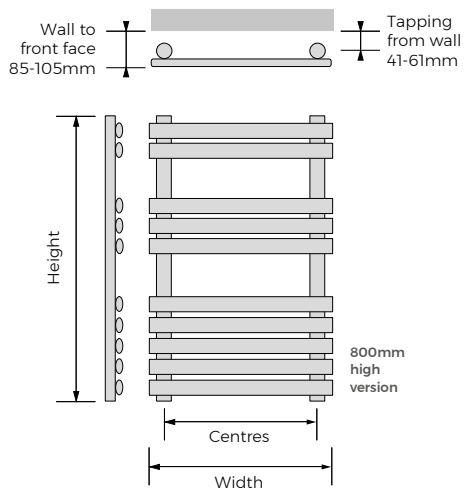

Smart timer thermostatic element