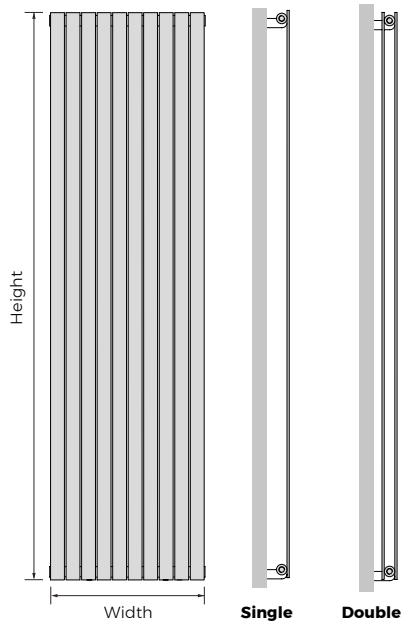

Single - Anthracite