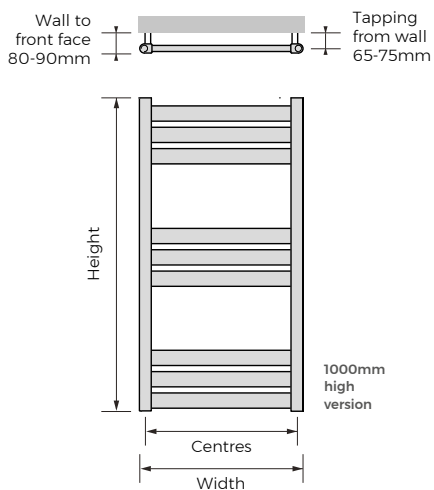

Rough Black finish