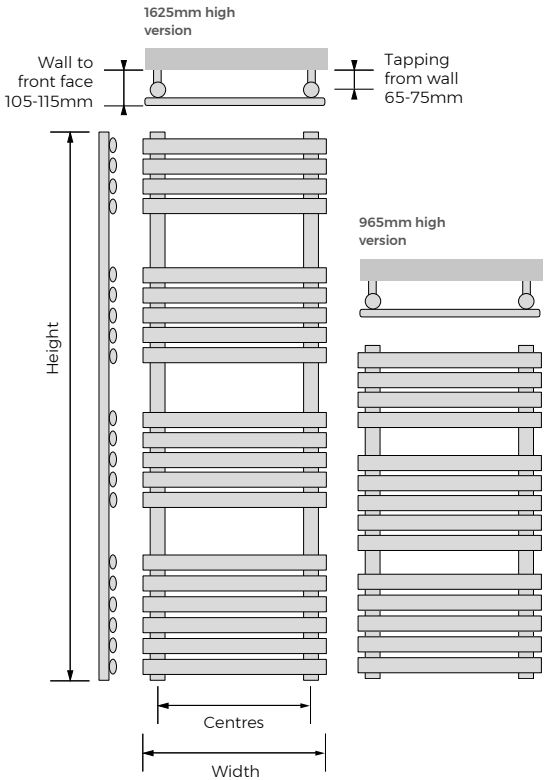

Smart timer thermostatic element

White finish

Anthracite finish

1200mm high version shown in Anthracite with Chrome Studio angled manual valves