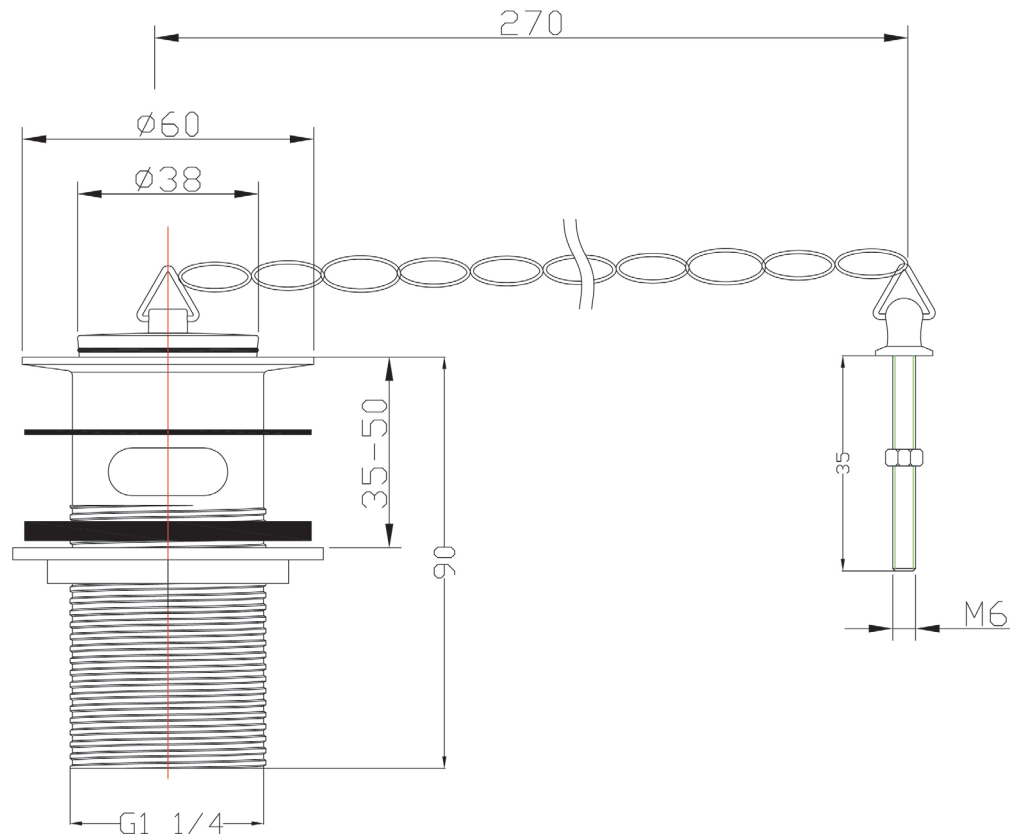

### Specification

Main Construction Material:	Brass
Connection Inlet:	G1 1/4"
Connection Outlet:	N/A
Contemporary or Traditional:	Contemporary

### Dimensions (measurements in mm)

### Features:

- Solid brass construction
- Metal back nut for added durability