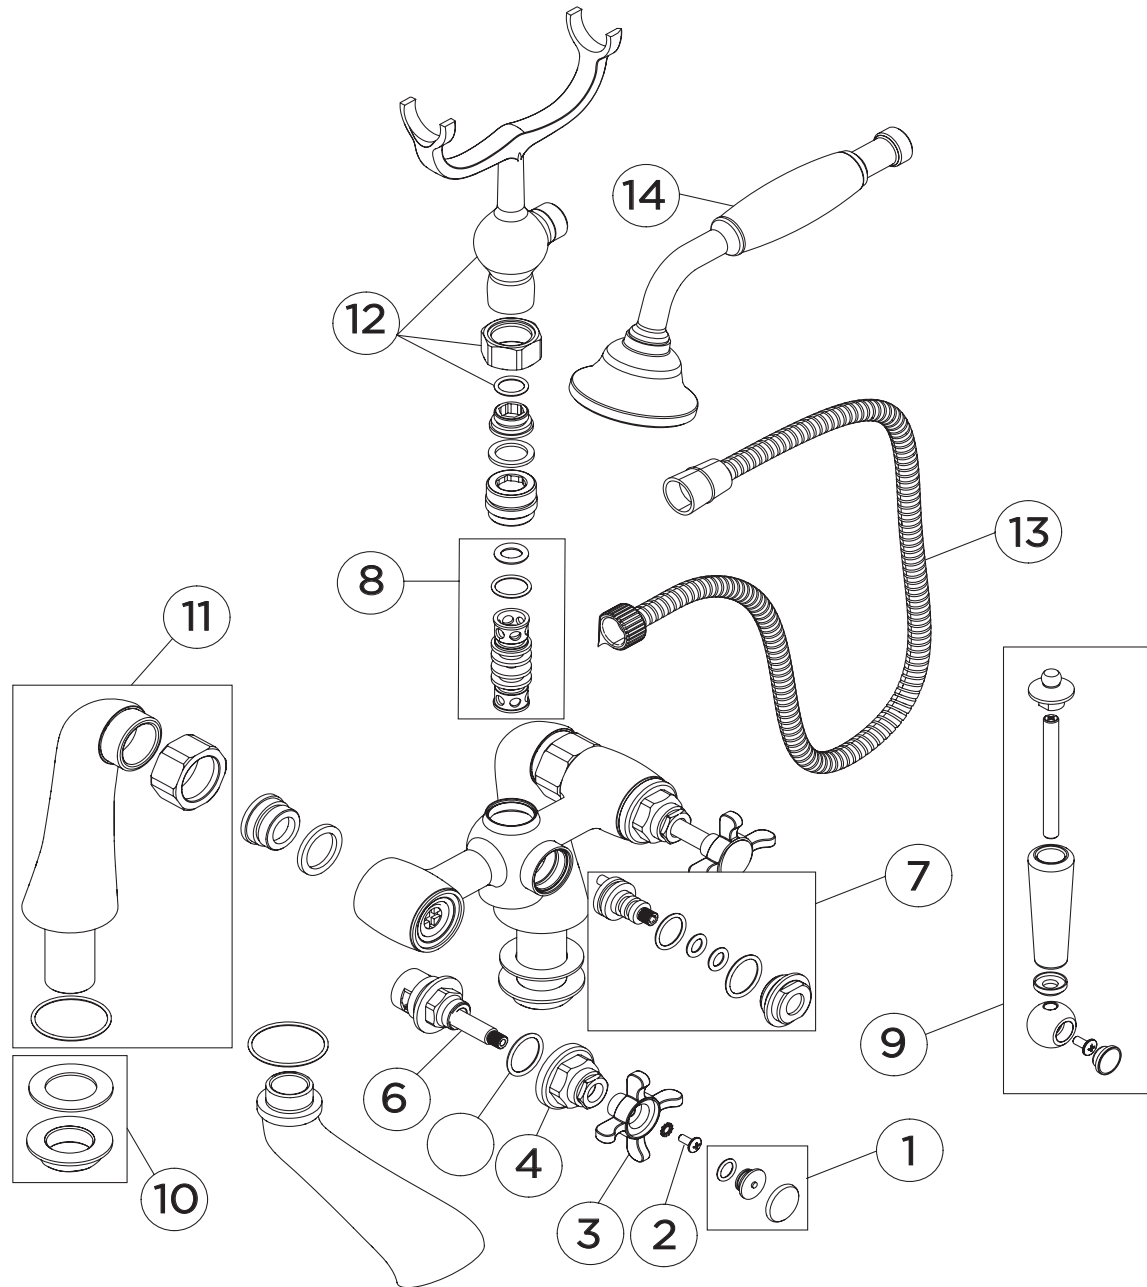

Product Code: N BSM C-G CD

Revision: D4

1	Indice (Pair)
2	Screw for Handle
3	Handle (Pair)
4	Shroud
5	
6	Hot & Cold CD Valve
7	Diverter Valve
8	Diverter Mechanism
9	Diverter Lever
10	Backnut & Washer
11	Pillar Assembly
12	Cradle
13	1.5m Cone to Nut Hose
14	Handset