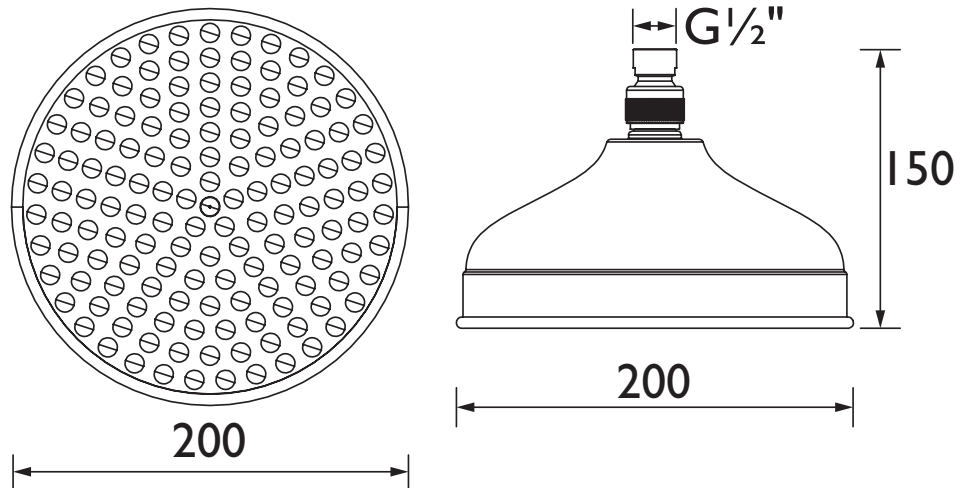

# FH TDRD02 G

Accessories  
Traditional Shower Rose 200mm  
Gold

## Specification

Product Type:	Fixed Shower Head
Main Construction Material:	Brass
Connection Inlet:	1/2" BSP
Contemporary or Traditional:	Traditional
Finish Colour:	Gold

### Features:

- Complete with swivel joint for angle adjustment

## Dimensions (measurements in mm)

TECHNICAL  
DATA  
SHEET

BRISTAN

D4