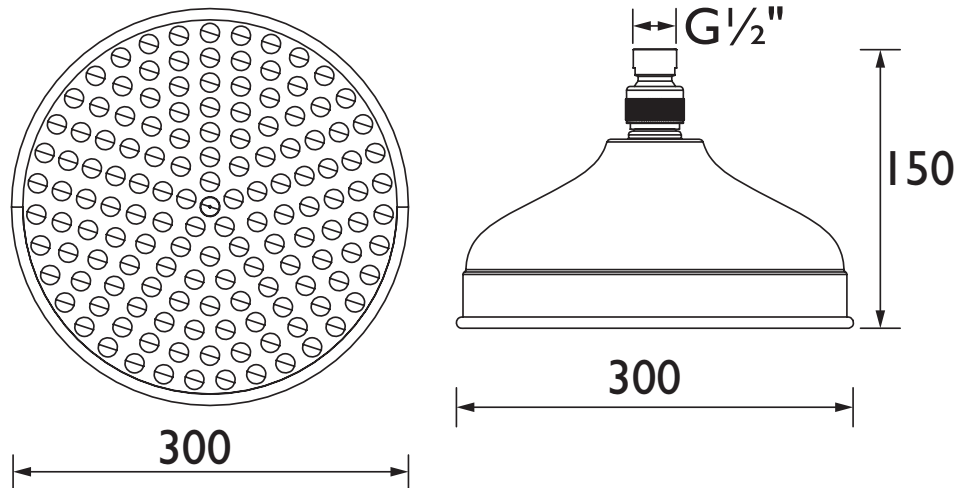

## Specification

Product Type:	Fixed Shower Head
Main Construction Material:	Brass
Connection Inlet:	1/2" BSP
Contemporary or Traditional:	Contemporary
Finish Colour:	Gold

### Features:

- Complete with swivel joint for angle adjustment

## Dimensions (measurements in mm)

TECHNICAL  
DATA  
SHEET

BRISTAN

D3