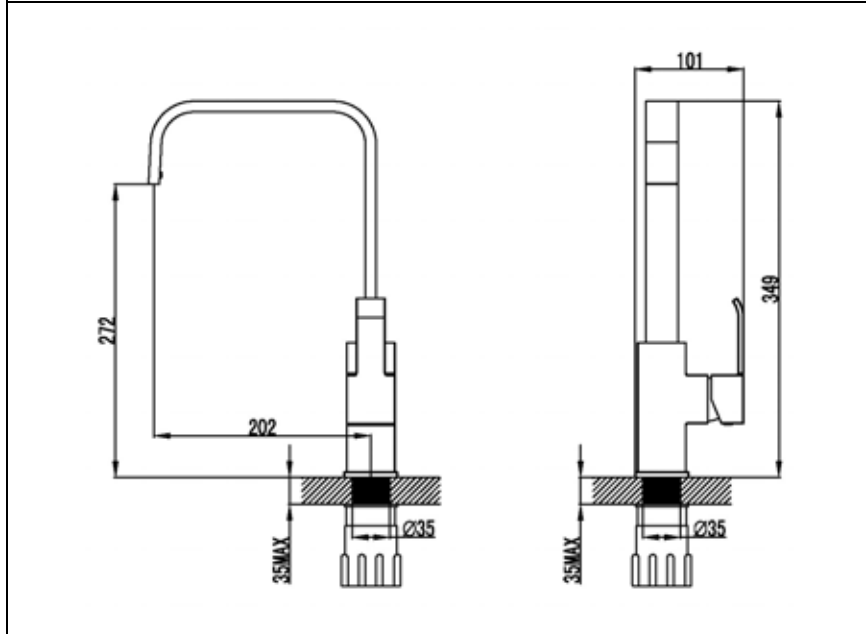

### Specification

Finish	Chrome
Body	Brass
Fittings	Metal plate, washer, stud & locking nut
Connection	M10 – DN8 flexible hoses with 15mm compression ends
Min dynamic pressure	1
Max dynamic pressure	5
Max static pressure	10
Max water temperature	65°C

### Flow rates

Pressure	0.1	0.5	1	3
L/min	1.1	2.7	4.1	7.2

All Pressures are in Bar.  
 Dimensions supplied are nominal and subject to tolerance.  
 Inclusion of aerator (if supplied) or restrictors (sold separately unless stated) will affect flow rate result.  
 Performance details are based on trials under test conditions and for guidance only.  
 The Company reserves the right to change product specification without prior notice.