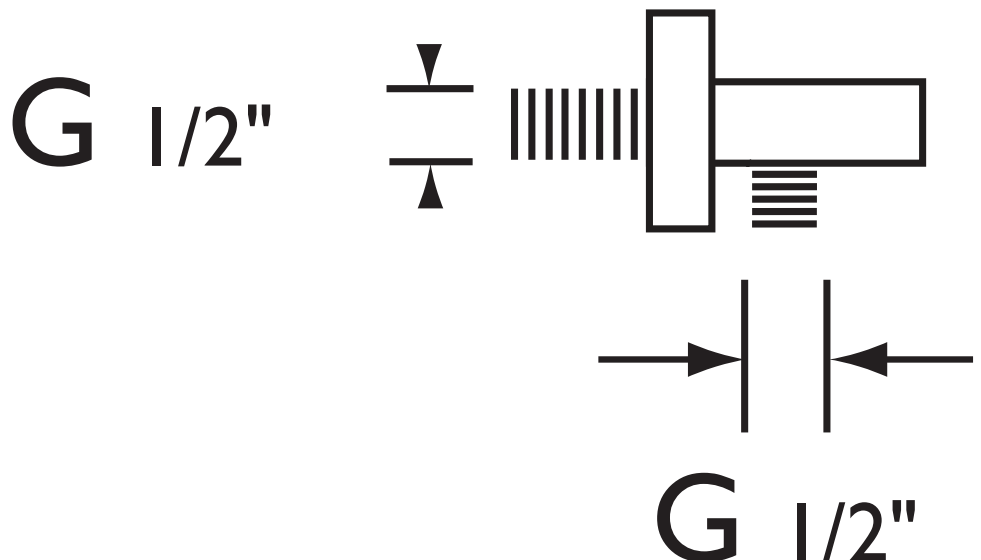

### Specification

Main Construction Material:	ABS
Connection Inlet:	15mm pipework with at least 40mm protruding
Connection Outlet:	1/2" BSP
Contemporary or Traditional:	Contemporary
Finish Colour:	Chrome
Isolation Included:	No
Left or Right Handed:	Both
Rub Clean Handset:	N/A

### Features:

- Chrome plated to BS EN 248:2002
- Used to connect a hose to a concealed shower valve
- Creates a contemporary, clean look in your bathroom
- To be used in conjunction with Bristan concealed shower valves
- Also works as a handset holder

### Dimensions (measurements in mm)

**TECHNICAL  
DATA  
SHEET**

**BRISTAN**  
TAPS & SHOWERS

D2