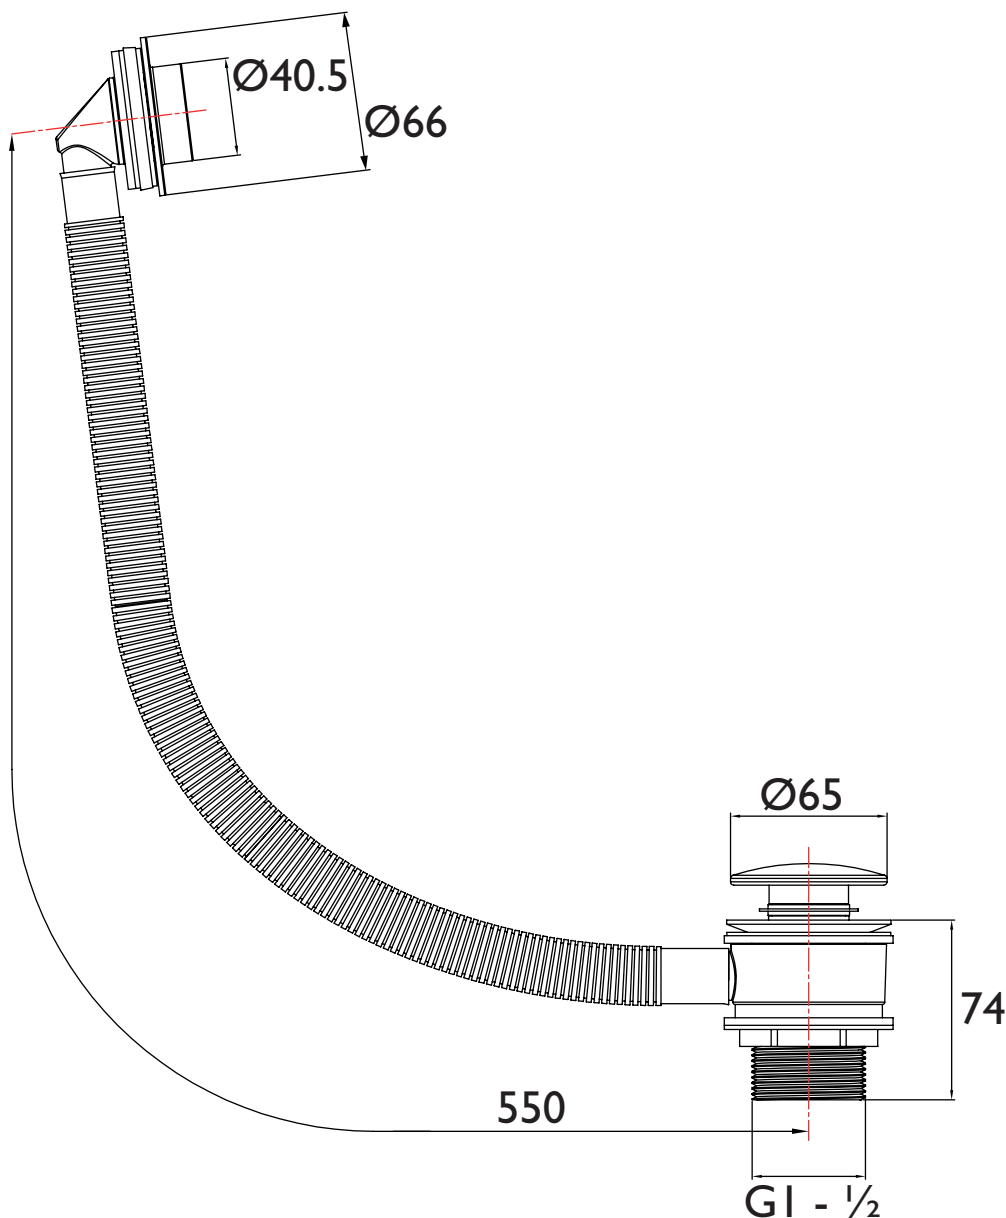

### Specification

Main Construction Material:	Brass
Connection Inlet:	G 1½"
Contemporary or Traditional:	Contemporary
Finish:	Chrome
Plumbing System:	Suitable for all plumbing systems

### Dimensions (measurements in mm)

Features:

Product Certifications:

For more products, visit our website:  
<http://www.bristan.com>

## TECHNICAL DATA SHEET