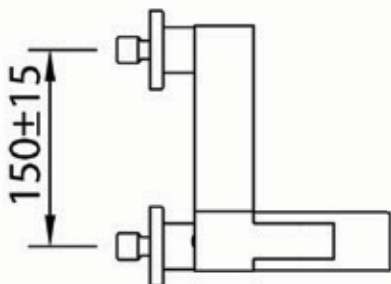

MARINA EVO

92065 – WALL BATH SHOWER MIXER

Specification	
Finish	Chrome
Body	Brass
Fittings	N/A
Connection	½" BSP threaded tail
Min dynamic pressure	1
Max dynamic pressure	5
Max static pressure	10
Max water temperature	65°C

Flow rates				
Pressure	0.1	0.5	1	3
L/min	2.8	6.7	9.6	16.7

All Pressures are in Bar.
 Dimensions supplied are nominal and subject to tolerance.
 Inclusion of aerator (if supplied) or restrictors (sold separately unless stated) will affect flow rate result.
 Performance details are based on trials under test conditions and for guidance only.
 The Company reserves the right to change product specification without prior notice.