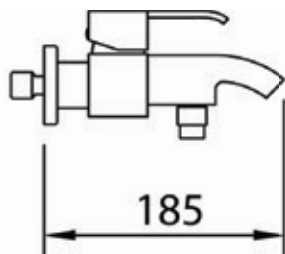

MARINA EVO

92065 – WALL BATH SHOWER MIXER

Specification	
Finish	Chrome
Body	Brass
Fittings	N/A
Connection	½" BSP threaded tail
Min dynamic pressure	1
Max dynamic pressure	5
Max static pressure	10
Max water temperature	65°C

Flow rates				
Pressure	0.1	0.5	1	3
L/min	2.8	6.7	9.6	16.7

All Pressures are in Bar.
 Dimensions supplied are nominal and subject to tolerance.
 Inclusion of aerator (if supplied) or restrictors (sold separately unless stated) will affect flow rate result.
 Performance details are based on trials under test conditions and for guidance only.
 The Company reserves the right to change product specification without prior notice.