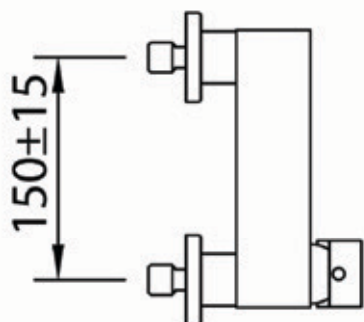

MARINA EVO

92066 – SHOWER MIXER

Specification

Finish	Chrome
Body	Brass
Fittings	N/A
Connection	½" BSP threaded tail

Min dynamic pressure	1
Max dynamic pressure	5
Max static pressure	10
Max water temperature	65°C

Flow rates

Pressure	0.1	0.5	1	3
L/min	4.8	10.3	14.7	25.6

All Pressures are in Bar.
 Dimensions supplied are nominal and subject to tolerance.
 Inclusion of aerator (if supplied) or restrictors (sold separately unless stated) will affect flow rate result.
 Performance details are based on trials under test conditions and for guidance only.
 The Company reserves the right to change product specification without prior notice.

Features & Benefits

Guarantee

High Pressure

Inlet Tail

Cold Touch

Shower Kit Included

Certifications

Tested at 3 bar