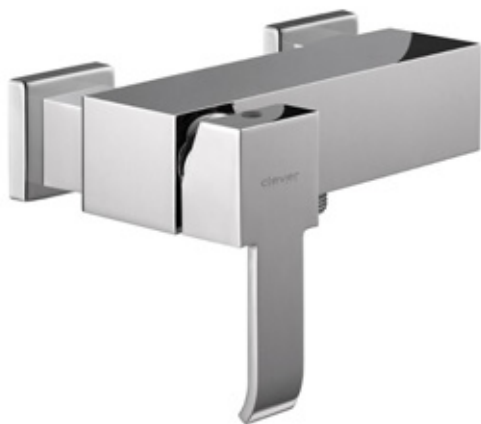

MARINA EVO

92066 – SHOWER MIXER

Specification

Finish	Chrome
Body	Brass
Fittings	N/A
Connection	½" BSP threaded tail

Min dynamic pressure	1
Max dynamic pressure	5
Max static pressure	10
Max water temperature	65°C

Features & Benefits

Guarantee

High Pressure

Inlet Tail

Cold Touch

Shower Kit Included

Certifications

Tested at 3 bar