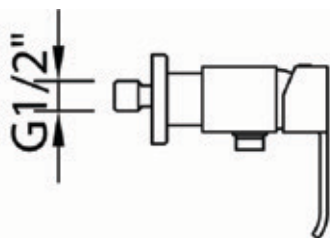

MARINA EVO

92066 – SHOWER MIXER

Specification

Finish	Chrome
Body	Brass
Fittings	N/A
Connection	½" BSP threaded tail

Min dynamic pressure	1
Max dynamic pressure	5
Max static pressure	10
Max water temperature	65°C

Flow rates

Pressure	0.1	0.5	1	3
L/min	4.8	10.3	14.7	25.6

All Pressures are in Bar.
 Dimensions supplied are nominal and subject to tolerance.
 Inclusion of aerator (if supplied) or restrictors (sold separately unless stated) will affect flow rate result.
 Performance details are based on trials under test conditions and for guidance only.
 The Company reserves the right to change product specification without prior notice.

Features & Benefits

Guarantee

High Pressure

Inlet Tail

Cold Touch

Shower Kit Included

Certifications

Tested at 3 bar