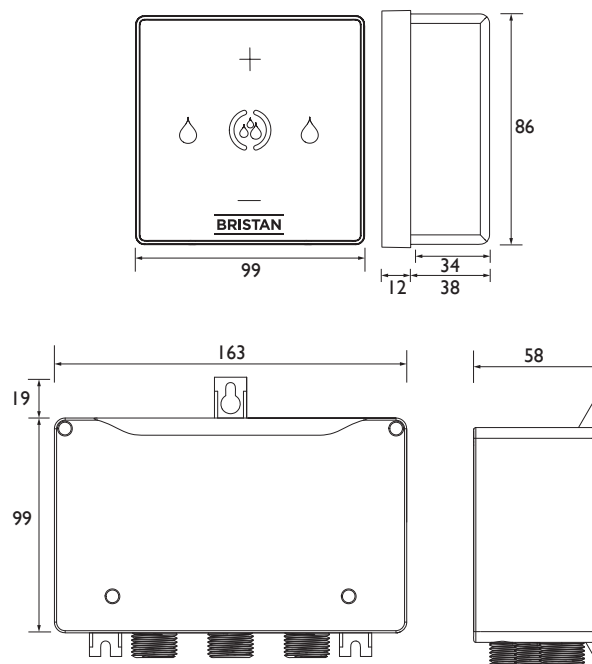

Product Certifications:

For more products, visit our website:
<http://www.bristan.com>

Specification

Finish/Colour:	Black/Chrome
Main Construction Material:	Brass; ABS
No of Controls:	1
Shower Type:	Digital
Shower Kit Type:	Valve Only
Power Rating:	240V AC / 12V DC
Maximum Hot Water Supply Temperature °C:	65
Maximum Static Pressure: (bar)	10
Plumbing System Suitability:	Suitable for high pressure systems
Working Pressure Range:	Min: 1 bar, Max: 6 bar
Connection Inlet:	1/2" BSP; Wired
Connection Outlet:	1/2" BSP
Isolation Valve Included:	No
Check Valve Included:	No

Dimensions (measurements in mm)

Flow Rates (l/min)

System Pressure (bar)	Min 1 bar		Max 6 bar	
	Min	Max	Min	Max
Through Fixed Head (Mixed)	1.4	14.9	3.4	36.6

TECHNICAL DATA SHEET

BRISTAN