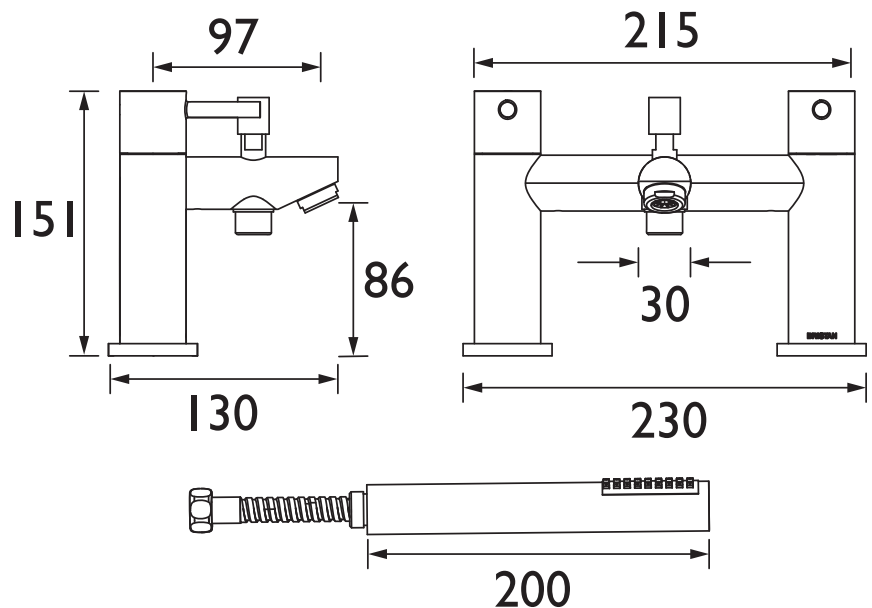

BTZ BSM C

BLITZ Tap Range Blitz Bath Shower Mixer Chrome

Features:

- Long life and easy to use 1/4 turn ceramic disc valves
- Metal back nuts for added durability
- 3/4" valve

Product Certifications:

For more products, visit our website:
<http://www.bristan.com>

Specification

Product Type:	Bathroom Tap
Main Construction Material:	Brass
Mount Type:	Deck Mounted
Handle Type:	Lever Handle
Connection Inlet:	3/4" BSP
Connection Outlet:	M24 Flow Straightener
Number of Tap Holes:	2
Valve/Cartridge Type:	1/4 Turn 3/4" Ceramic Disc Valve
Plumbing System Requirements:	Suitable for all plumbing systems
Minimum Dynamic Pressure (bar):	0.2 bar
Maximum Dynamic Pressure (bar):	5.0 bar
Maximum Hot Water Temperature °C:	65°C
Maximum Static Pressure (bar):	10 bar
Flow Type:	Single Flow
Isolation Included:	No

Dimensions (measurements in mm)

Flow Rates (l/min)

System Pressure (bar)	0.2	0.5	1	2	3	5
Through Bath Filler (mixed)	24	38	53.8	76	93.1	120.2
Through Handset (mixed)	3.7	5.9	8.3	11.8	14.4	18.6

TECHNICAL DATA SHEET