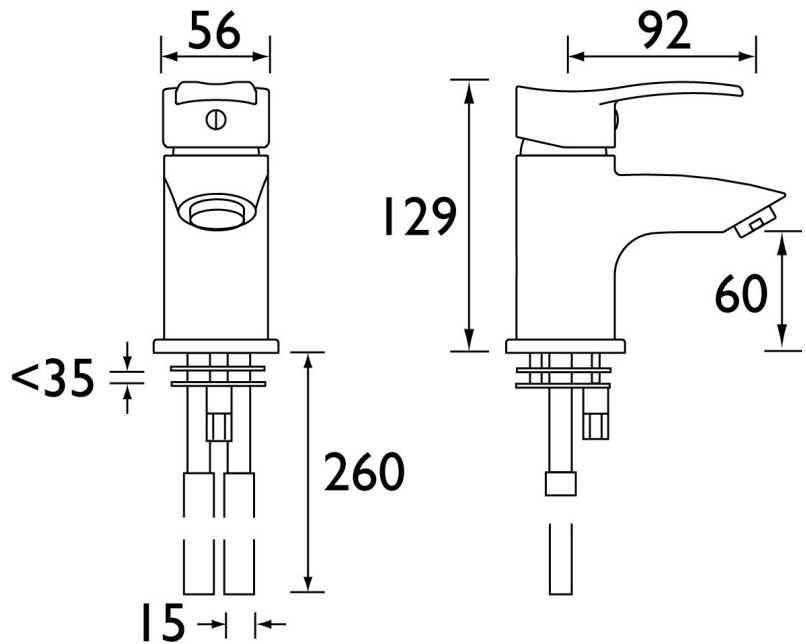

### Specification

<b>Product Type:</b>	Bathroom Tap
<b>Main Construction Material:</b>	Brass
<b>Mount Type:</b>	Deck
<b>Handle Type:</b>	Lever
<b>Connection Inlet:</b>	M1 x 15mm flexible connection inlets
<b>Connection Outlet:</b>	M20 Flow Straightener
<b>Number of Tap Holes:</b>	1
<b>Valve/Cartridge Type:</b>	35mm Ceramic Disc Cartridge
<b>Plumbing System Requirements:</b>	Suitable for all plumbing systems, ideally balanced
<b>Minimum Dynamic Pressure (bar):</b>	0.2 bar
<b>Maximum Dynamic Pressure (bar):</b>	5.0 bar
<b>Maximum Hot Water Temperature °C:</b>	65°C
<b>Maximum Static Pressure (bar):</b>	10 bar
<b>Flow Type:</b>	Single
<b>Isolation Included:</b>	No

### Dimensions (measurements in mm)