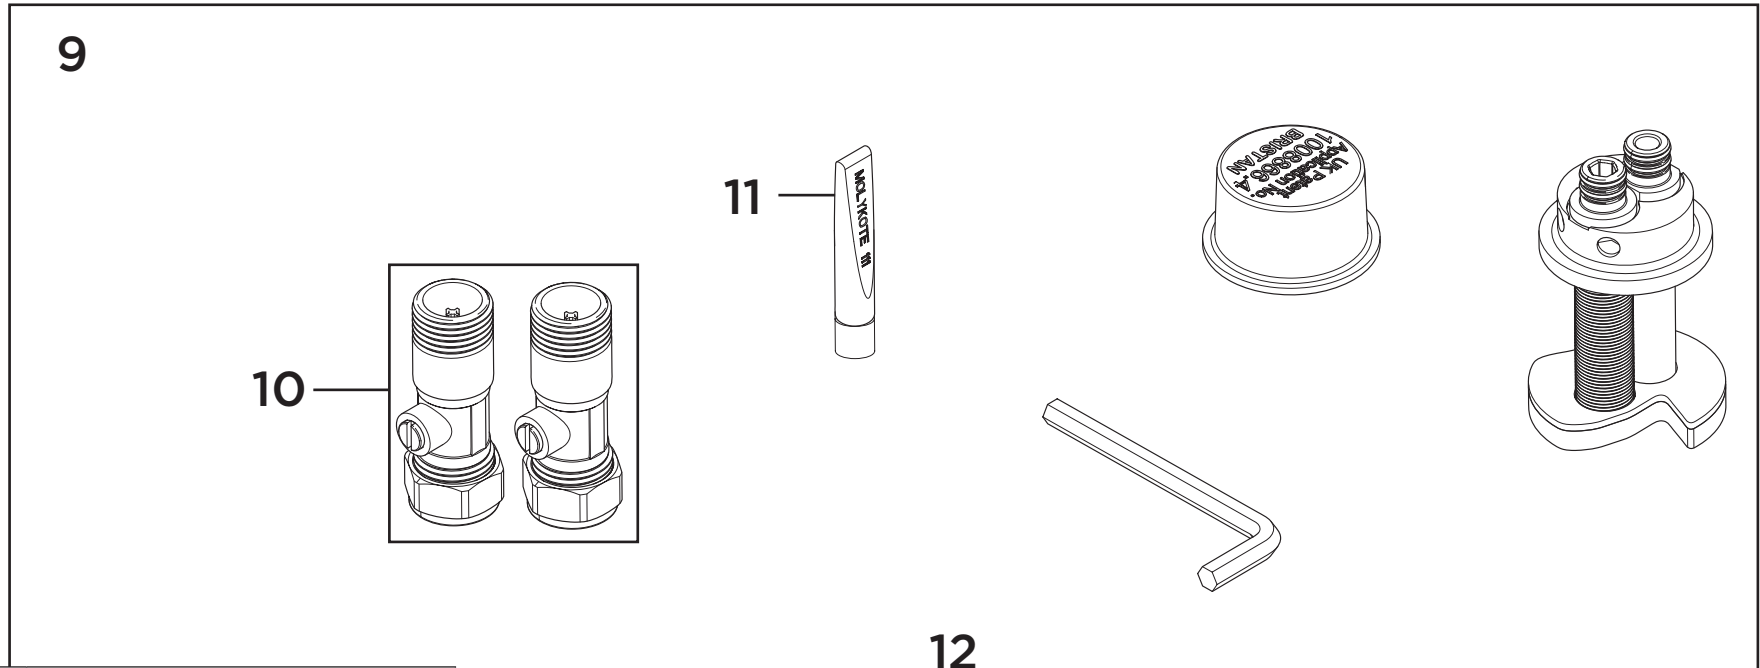

Product Code: CHO EFSNK C-BN

Revision: D2

1	Handle Assembly
2	1/2" Ceramic Disc Valves
3	Spout Seals Kit
4	Anti-Splash
5	M5x8 Screws (Pair)
6	Plinth
7	EasyFit Tool
8	Reinforcing Plate & Washer
9	EasyFit Pack
10	Isolation Valves (Pair)
11	Molykote Grease
12	1/2" BSP Flexible Tails (Pair)