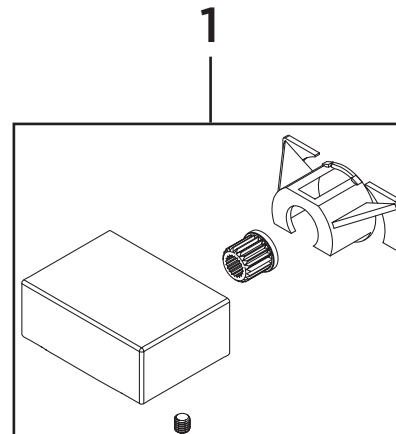

Product Code: CHO EFSNK C-BN

Revision: D2

1	Handle Assembly
2	1/2" Ceramic Disc Valves
3	Spout Seals Kit
4	Anti-Splash
5	M5x8 Screws (Pair)
6	Plinth
7	EasyFit Tool
8	Reinforcing Plate & Washer
9	EasyFit Pack
10	Isolation Valves (Pair)
11	Molykote Grease
12	1/2" BSP Flexible Tails (Pair)