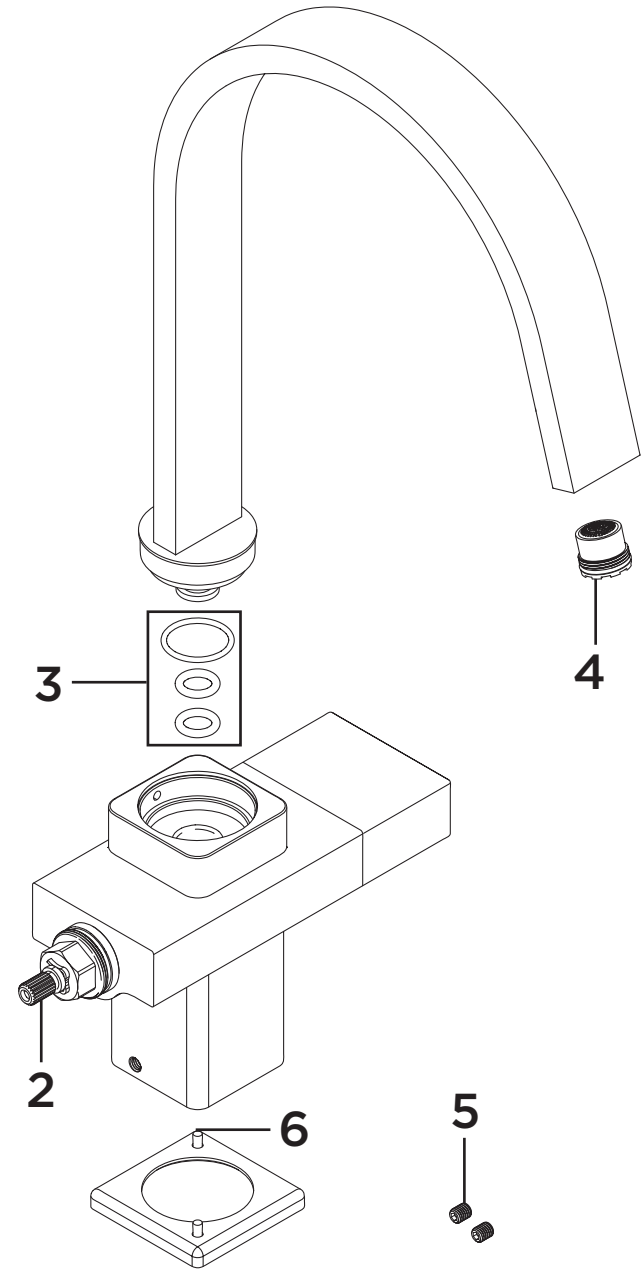

Product Code: CHO EFSNK C-BN

Revision: D2

1	Handle Assembly
2	1/2" Ceramic Disc Valves
3	Spout Seals Kit
4	Anti-Splash
5	M5x8 Screws (Pair)
6	Plinth
7	EasyFit Tool
8	Reinforcing Plate & Washer
9	EasyFit Pack
10	Isolation Valves (Pair)
11	Molykote Grease
12	1/2" BSP Flexible Tails (Pair)