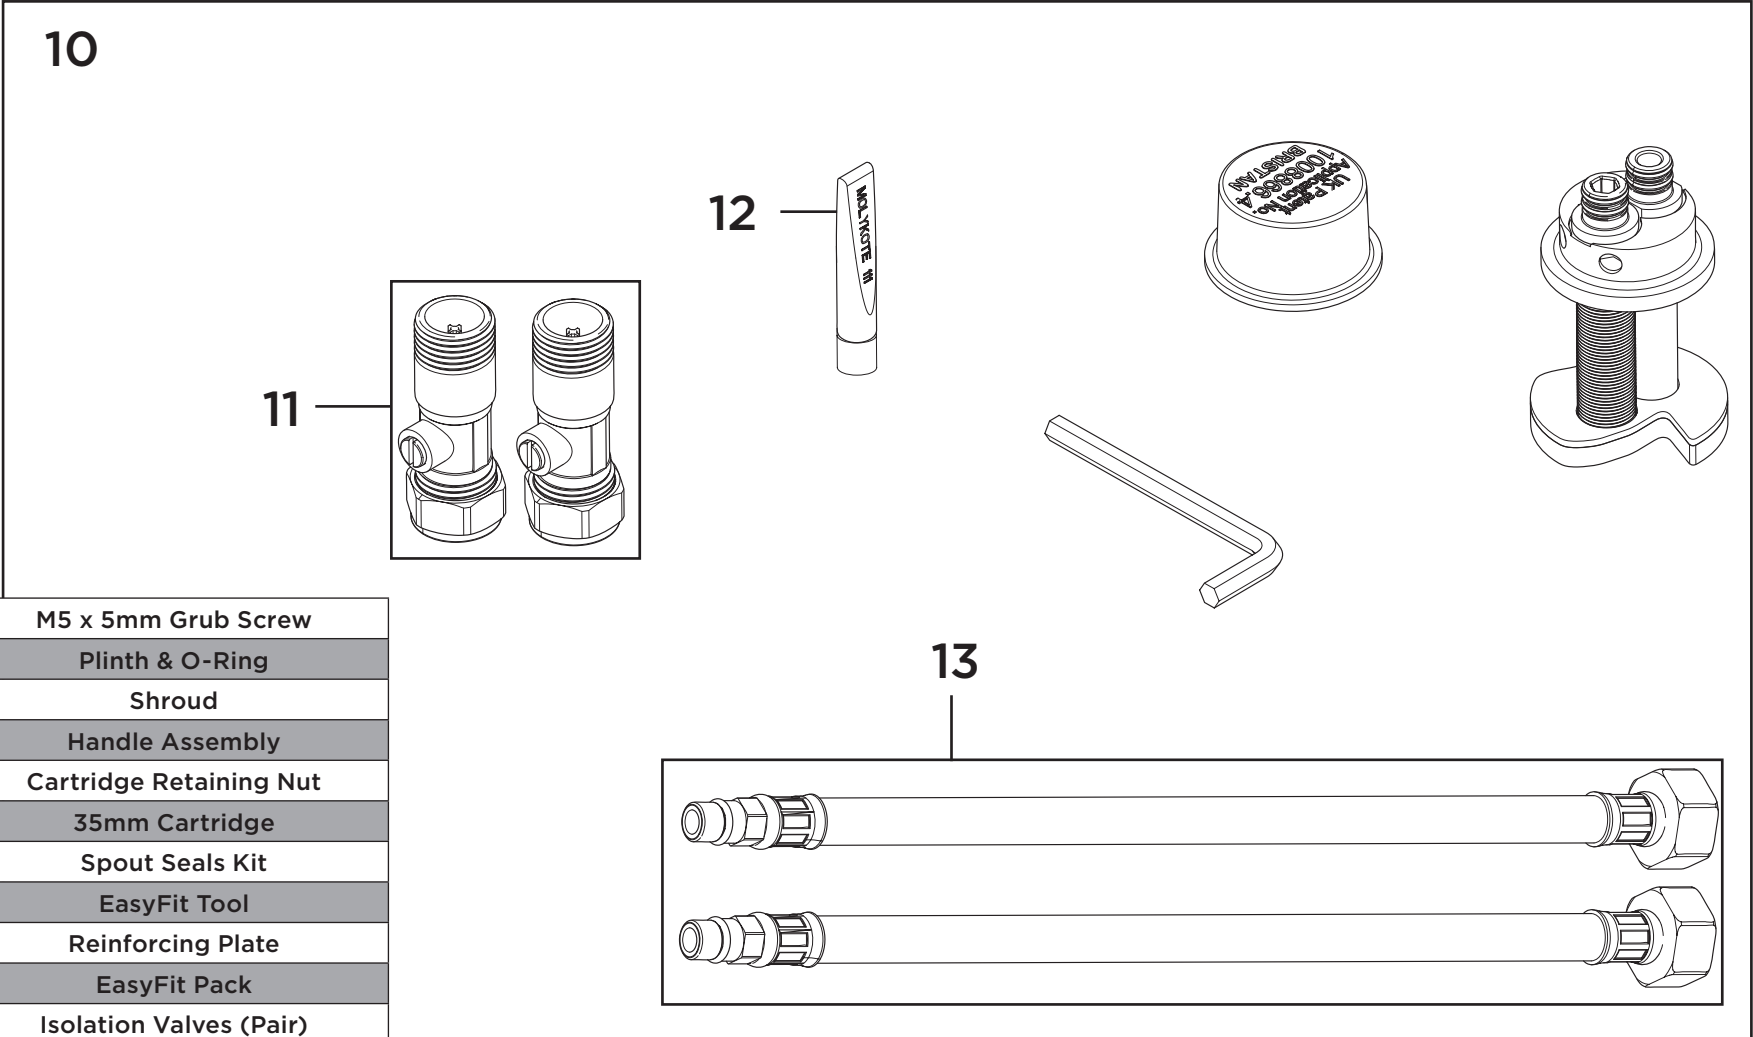

**Product Code:** CHR EFSNK C-BN  
**Revision:** D4

1	M5 x 5mm Grub Screw
2	Plinth & O-Ring
3	Shroud
4	Handle Assembly
5	Cartridge Retaining Nut
6	35mm Cartridge
7	Spout Seals Kit
8	EasyFit Tool
9	Reinforcing Plate
10	EasyFit Pack
11	Isolation Valves (Pair)
12	Molykote Grease
13	1/2" BSP Flexible Tails (Pair)