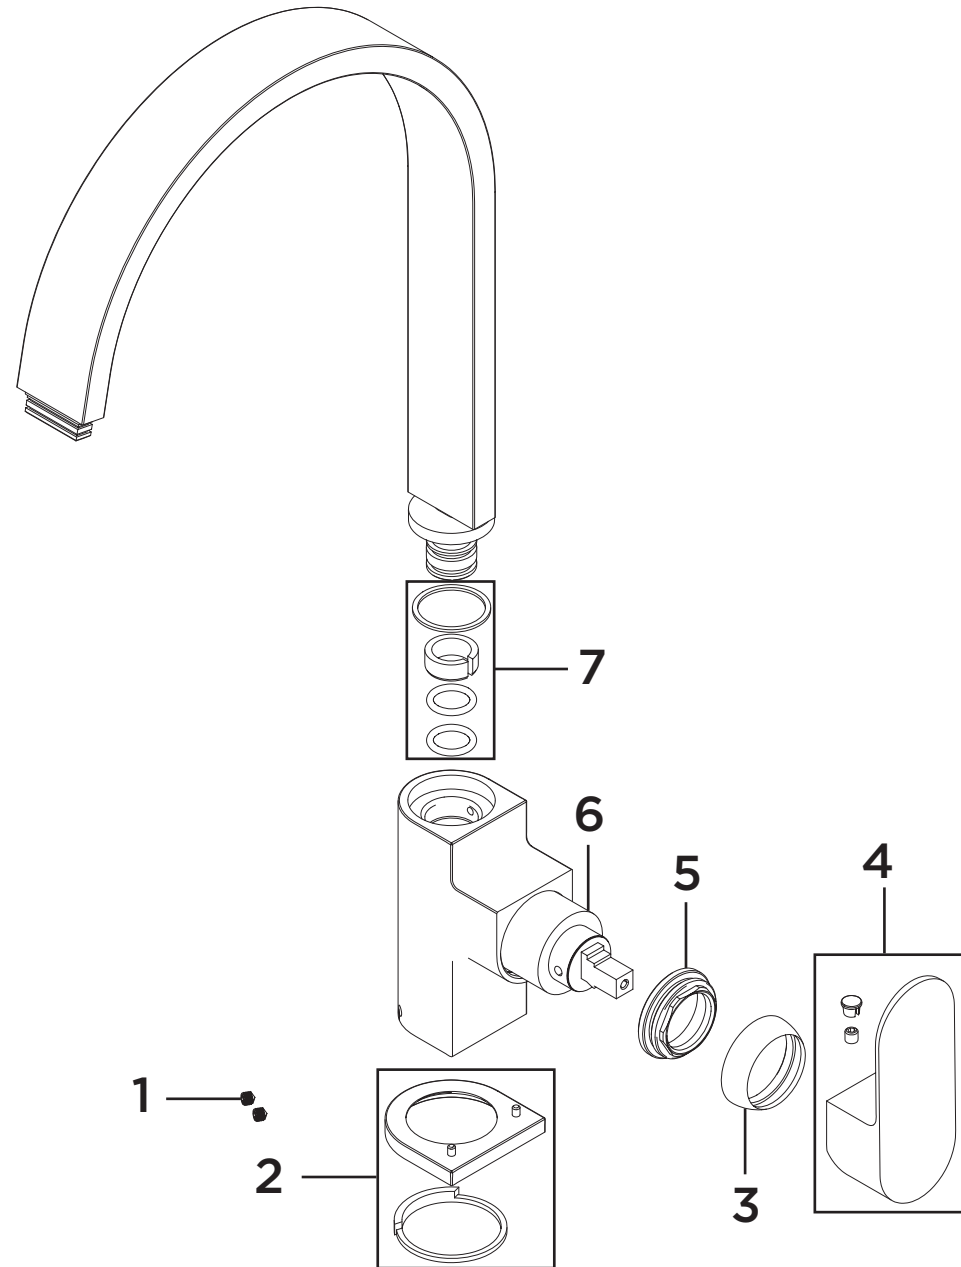

**Product Code:** CHR EFSNK C-BN  
**Revision:** D4

1	M5 x 5mm Grub Screw
2	Plinth & O-Ring
3	Shroud
4	Handle Assembly
5	Cartridge Retaining Nut
6	35mm Cartridge
7	Spout Seals Kit
8	EasyFit Tool
9	Reinforcing Plate
10	EasyFit Pack
11	Isolation Valves (Pair)
12	Molykote Grease
13	1/2" BSP Flexible Tails (Pair)