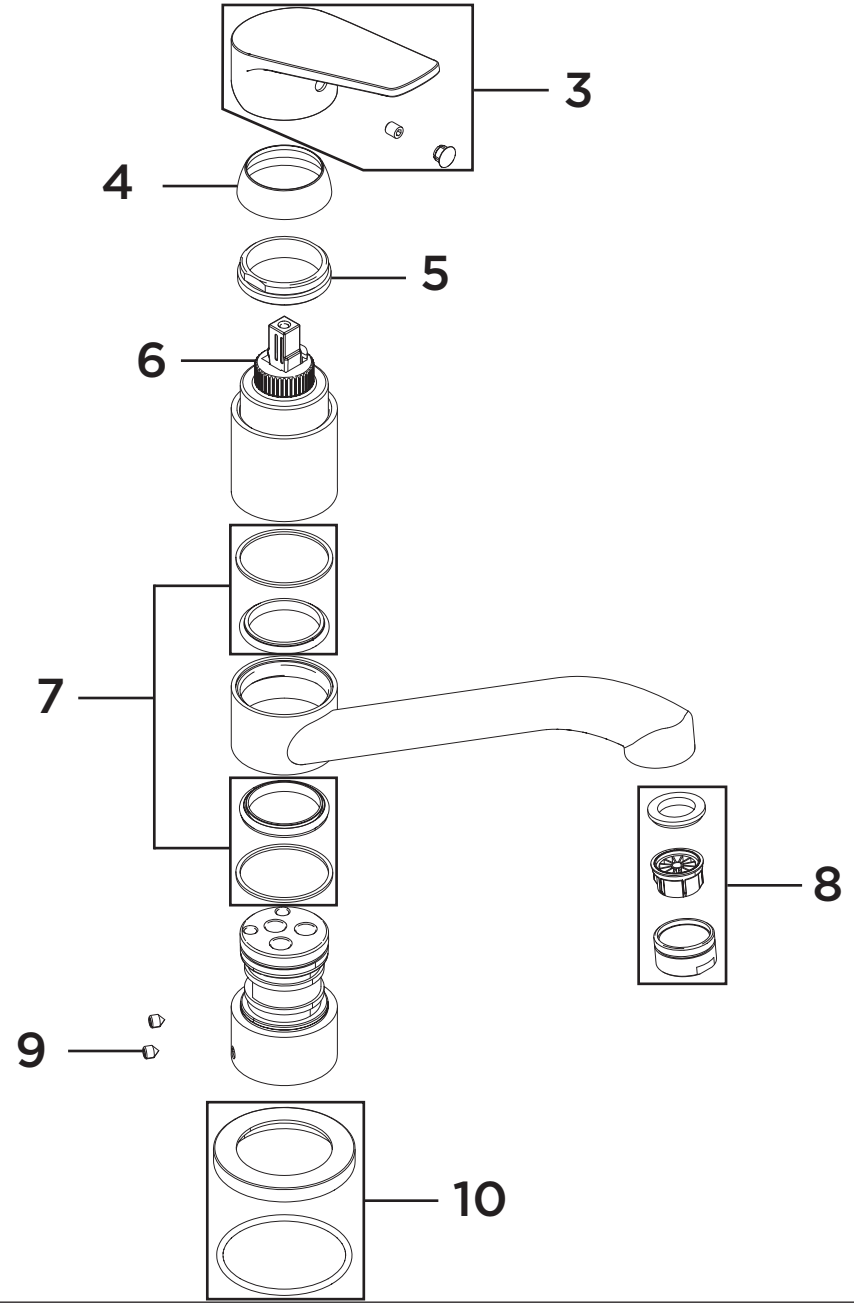

**Product Code:** CNN EFSNK C  
**Revision:** D3

1	Reinforcing Plate
2	EasyFit Tool
3	Handle Assembly
4	Shroud
5	Cartridge Retaining Nut
6	35mm Cartridge
7	Spout Seals Kit
8	Anti-Splash Assembly
9	M5 x 6mm Grub Screw
10	Plinth & O-Ring
11	EasyFit Pack
12	Isolation Valves (Pair)
13	Molykote Grease
14	1/2" BSP Flexible Tails (Pair)