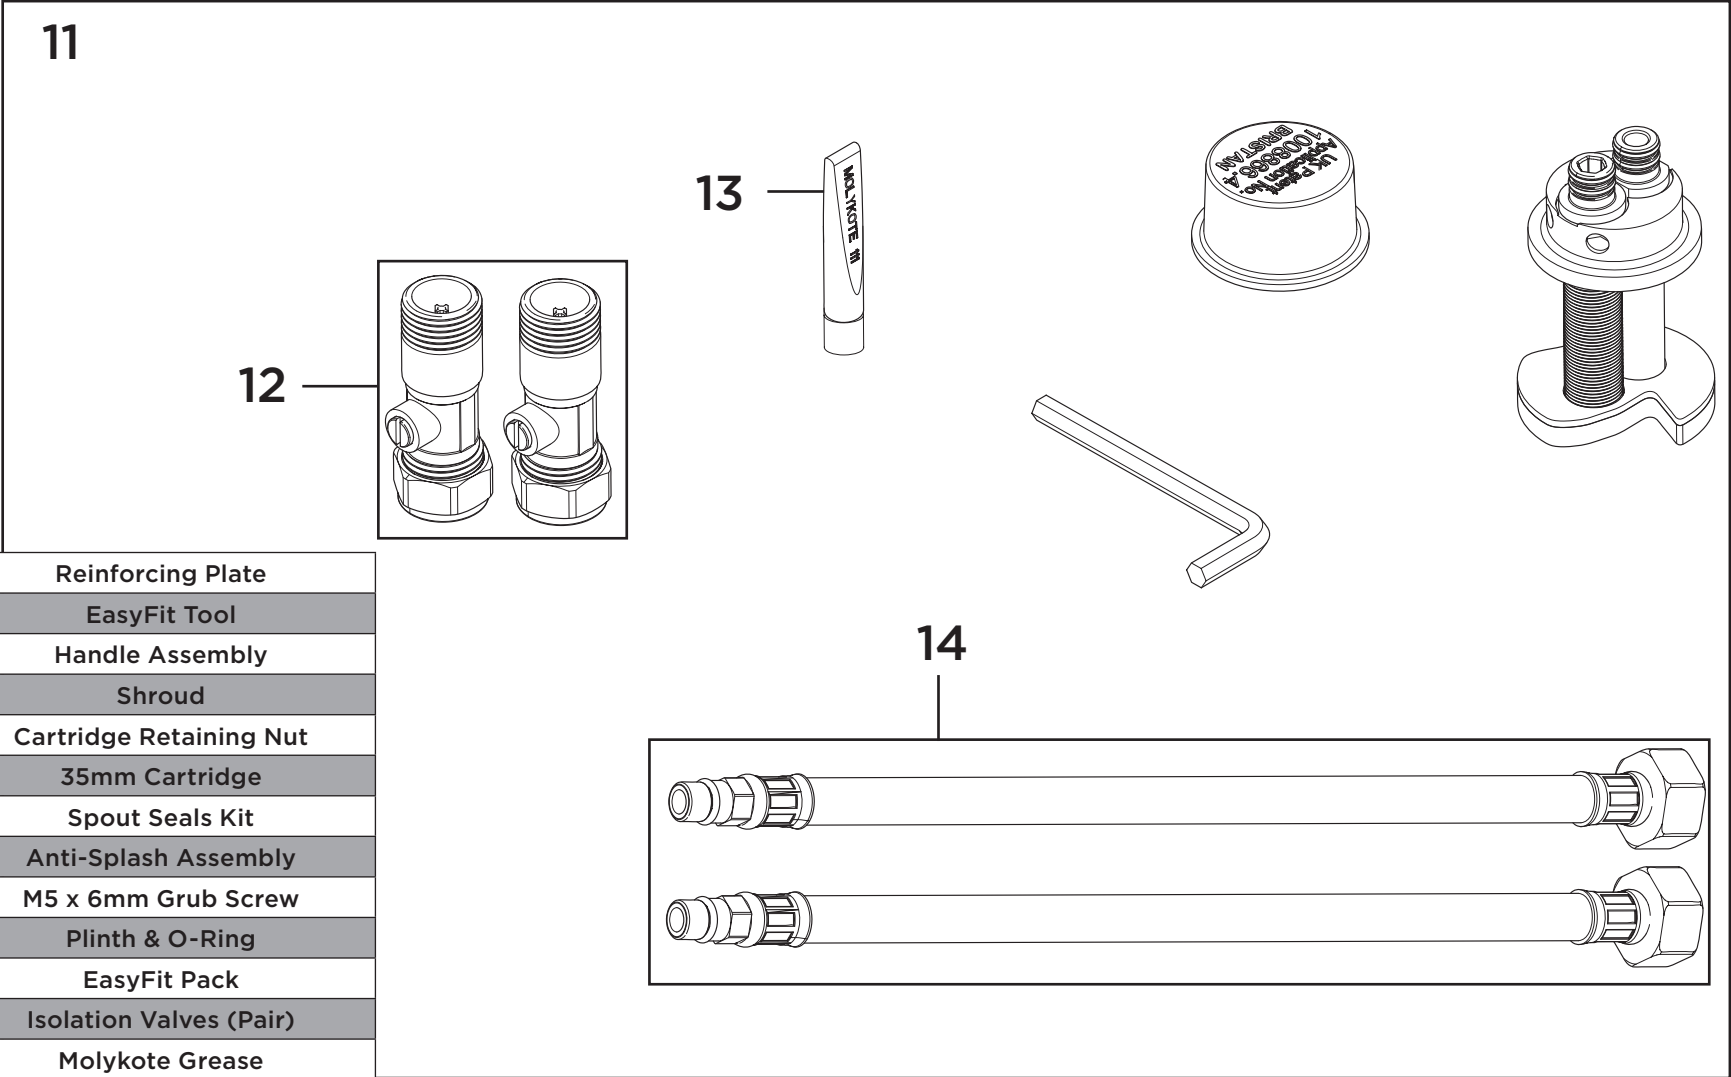

**Product Code:** CNN EFSNK C  
**Revision:** D3

1	Reinforcing Plate
2	EasyFit Tool
3	Handle Assembly
4	Shroud
5	Cartridge Retaining Nut
6	35mm Cartridge
7	Spout Seals Kit
8	Anti-Splash Assembly
9	M5 x 6mm Grub Screw
10	Plinth & O-Ring
11	EasyFit Pack
12	Isolation Valves (Pair)
13	Molykote Grease
14	1/2" BSP Flexible Tails (Pair)