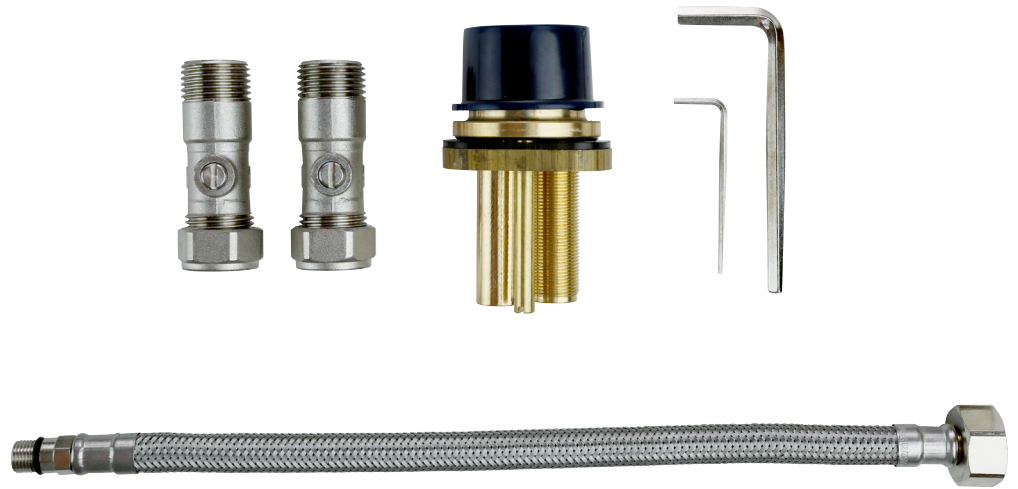

Specification

Product Type:	Complementary Products
Main Construction Material:	Brass
Connection Inlet:	1/2" BSP Flexible Tails
Connection Outlet:	Compatible with all EasyFit Kitchen Taps
Isolation Included:	Yes
Maximum Static Pressure (bar):	10
Plumbing System Requirements:	Suitable for all plumbing systems

Features:

- Unique Easyfit technology for a quick installation
- Patented technology
- Metal fixing nut for added durability
- Flexible tails included
- Suitable for use with all Easyfit products

Product Certifications:

WRAS Cert. Number: 1912907
WRAS Expiry Date: 31/12/2024

For more products, visit our website:
<http://www.bristan.com>

TECHNICAL DATA SHEET

BRISTAN

D2