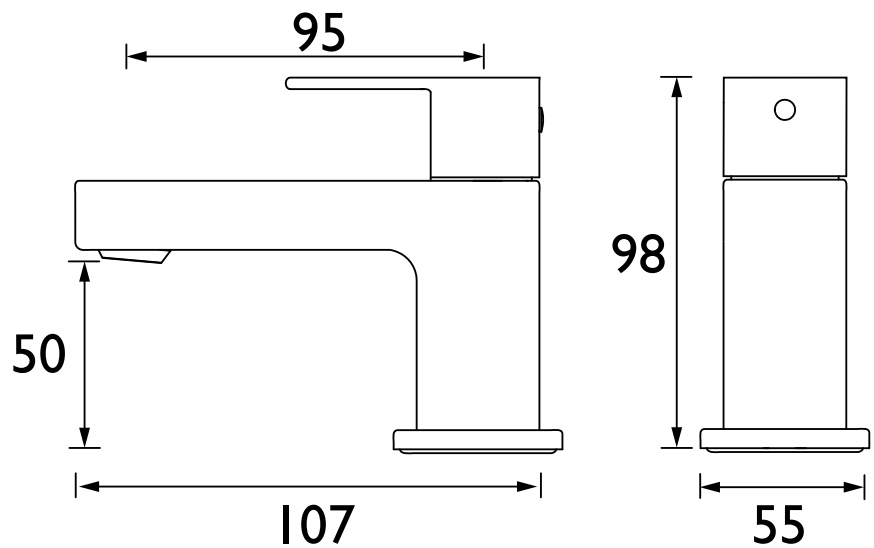

### Specification

Product Type:	Bathroom Taps
Main Construction Material:	Brass
Mount Type:	Deck
Handle Type:	Lever
Connection Inlet:	1/2" BSP
Connection Outlet:	M18 Flow Straightener
Number of Tap Holes:	2
Valve/Cartridge Type:	1/2" Ceramic Disc Valve - 1/4 turn
Plumbing System Requirements:	Suitable for all plumbing systems
Minimum Dynamic Pressure (bar):	0.2 bar
Maximum Dynamic Pressure (bar):	5 bar
Maximum Hot Water Temperature °C:	65°C
Maximum Static Pressure (bar):	10 bar
Isolation Included:	No

### Dimensions (measurements in mm)