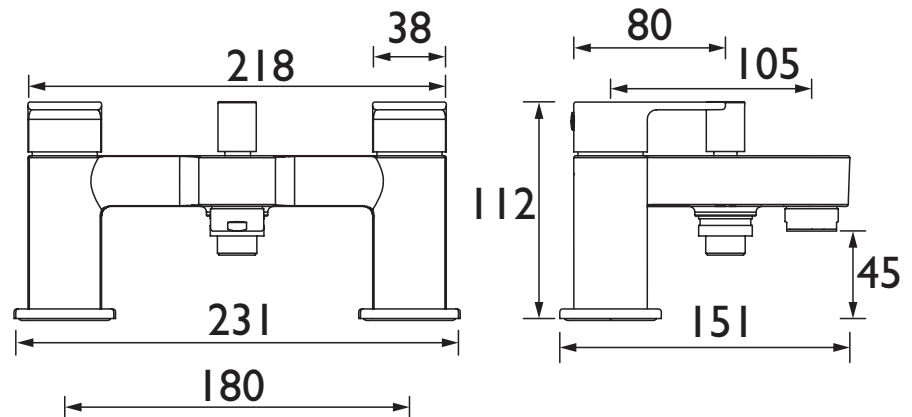

FRZ BSM C

FRENZY Tap Range Frenzy Bath Shower Mixer Chrome

Features:

- Long life and easy to use 1/4 turn ceramic disc valves
- Metal back nuts for added durability
- Includes 1.75m hose, rub-clean anti-limescale handset and wall bracket
- Chrome plated to BS EN 248

Product Certifications:

WRAS Certificate No: 2003042
WRAS Expiry Date: 31/03/2025

For more products, visit our website:
<http://www.bristan.com>

Specification

Product Type:	Bathroom Tap
Main Construction Material:	Brass
Mount Type:	Deck
Handle Type:	Lever
Connection Inlet:	G3/4"
Connection Outlet:	M28 Flow Straightener
Number of Tap Holes:	2
Valve/Cartridge Type:	1/4 Turn 3/4" Ceramic Disc Valve
Plumbing System Requirements:	Suitable for all plumbing systems
Minimum Dynamic Pressure (bar):	0.3 bar
Maximum Dynamic Pressure (bar):	5.0 bar
Maximum Hot Water Temperature °C:	65°C
Maximum Static Pressure (bar):	10 bar
Flow Type:	Single
Isolation Included:	No

Dimensions (measurements in mm)

Flow Rates (l/min)

System Pressure (bar)	0.3	0.5	1	2	3	5
Through Bath Filler (mixed)	11.2	14.5	20.4	28.9	35.4	45.7
Through Handset (mixed)	4.9	6.3	8.9	12.6	15.4	19.9

TECHNICAL DATA SHEET