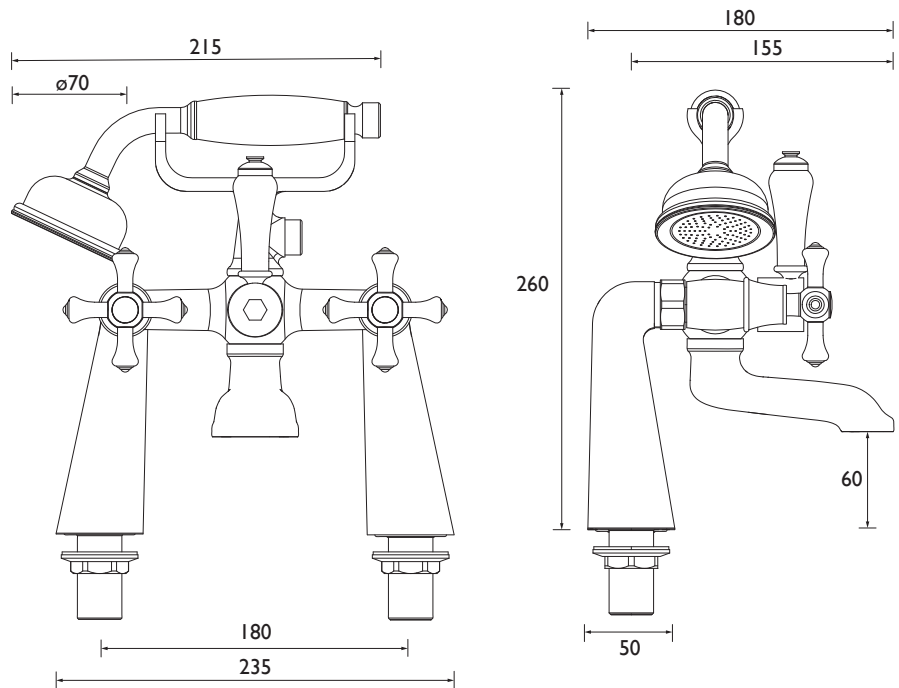

### Features:

- Metal back nuts for added durability
- Supplied with metal handles
- Includes 1.5m hose and handset
- Chrome plated to BS EN 248

### Specification

<b>Product Type:</b>	Bathroom Taps
<b>Main Construction Material:</b>	Brass
<b>Mount Type:</b>	Deck
<b>Handle Type:</b>	Traditional
<b>Connection Inlet:</b>	3/4" BSP
<b>Connection Outlet:</b>	G 1/2"
<b>Number of Tap Holes:</b>	2
<b>Valve/Cartridge Type:</b>	1/2" Compression Valve
<b>Plumbing System Requirements:</b>	Suitable for all plumbing systems
<b>Minimum Dynamic Pressure (bar):</b>	0.2 bar
<b>Maximum Dynamic Pressure (bar):</b>	5 bar
<b>Maximum Hot Water Temperature °C:</b>	65°C
<b>Maximum Static Pressure (bar):</b>	10 bar
<b>Flow Type:</b>	Single
<b>Isolation Included:</b>	No

### Dimensions (measurements in mm)