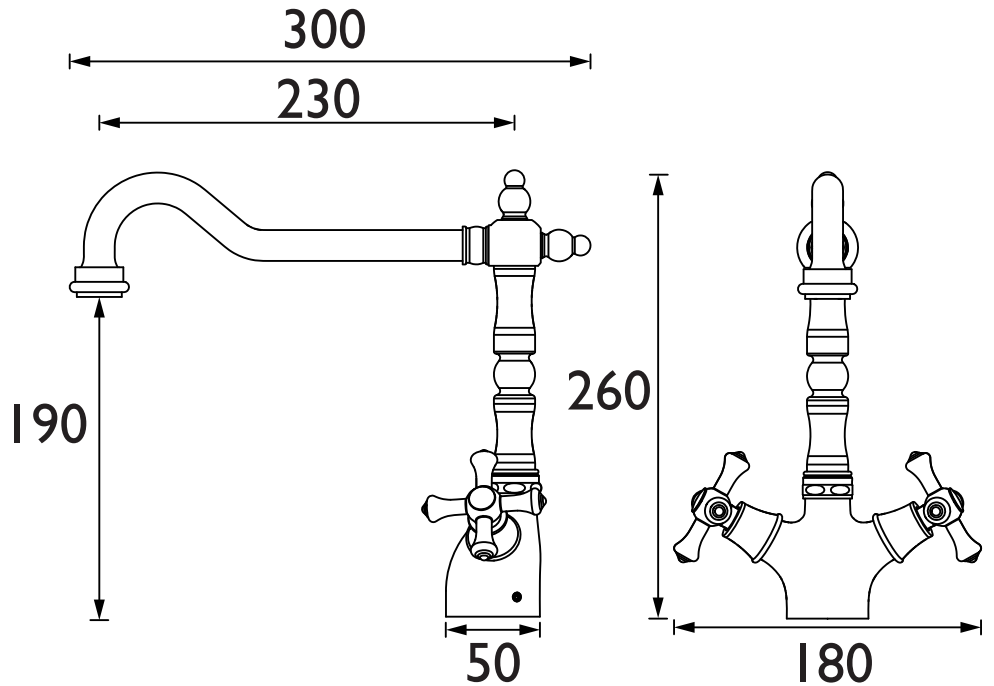

K SNK EF ABRZ

COLONIAL Tap Range Colonial Easyfit Sink Mixer Antique Bronze

Features:

- Metal fixing nut for added durability
- Easyfit base included
- Flexible tails included

Product Certifications:

For more products, visit our website:
<http://www.bristan.com>

Specification

Product Type:	Kitchen Taps
Main Construction Material:	Brass
Mount Type:	Deck Mounted
Handle Type:	Crosshead Handles
Connection Inlet:	1/2" BSP Flexible Tails
Connection Outlet:	Open
Number of Tap Holes:	1
Valve/Cartridge Type:	1/2" Compression Valve
Plumbing System Requirements:	Suitable for all plumbing systems
Minimum Dynamic Pressure (bar):	0.3 bar
Maximum Dynamic Pressure (bar):	5.0 bar
Maximum Hot Water Temperature °C:	65°C
Maximum Static Pressure (bar):	10 bar
Flow Type:	Single Flow
Isolation Included:	Yes

Dimensions (measurements in mm)

Flow Rates (l/min)

System Pressure (bar)	0.3	0.5	1	2	3	5
K SNK EF ABRZ (mixed)	13.6	17.5	24.8	35.1	42.9	55.4

TECHNICAL
DATA
SHEET

BRISTAN

D4