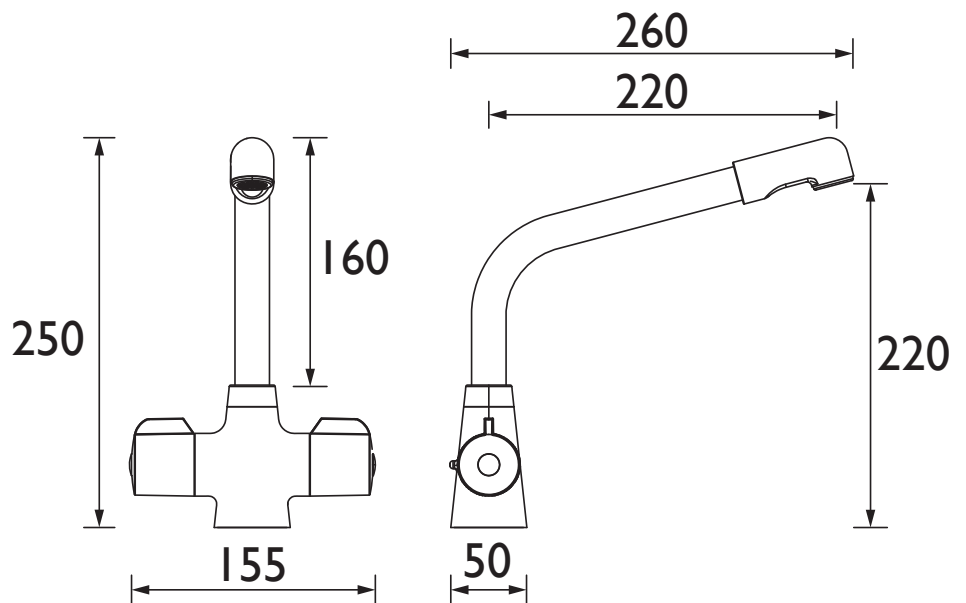

### Specification

<b>Product Type:</b>	Kitchen Taps
<b>Main Construction Material:</b>	Brass
<b>Mount Type:</b>	Deck
<b>Handle Type:</b>	Round
<b>Connection Inlet:</b>	1/2" BSP Flexible Tails
<b>Connection Outlet:</b>	M24 Flow Straightener
<b>Number of Tap Holes:</b>	1
<b>Valve/Cartridge Type:</b>	1/2" Ceramic Disc Valve
<b>Plumbing System Requirements:</b>	Suitable for all plumbing systems, ideally balanced
<b>Minimum Dynamic Pressure (bar):</b>	0.3 bar
<b>Maximum Dynamic Pressure (bar):</b>	5 bar
<b>Maximum Hot Water Temperature °C:</b>	60°C
<b>Maximum Static Pressure (bar):</b>	10 bar
<b>Flow Type:</b>	Single
<b>Isolation Included:</b>	Yes

### Dimensions (measurements in mm)