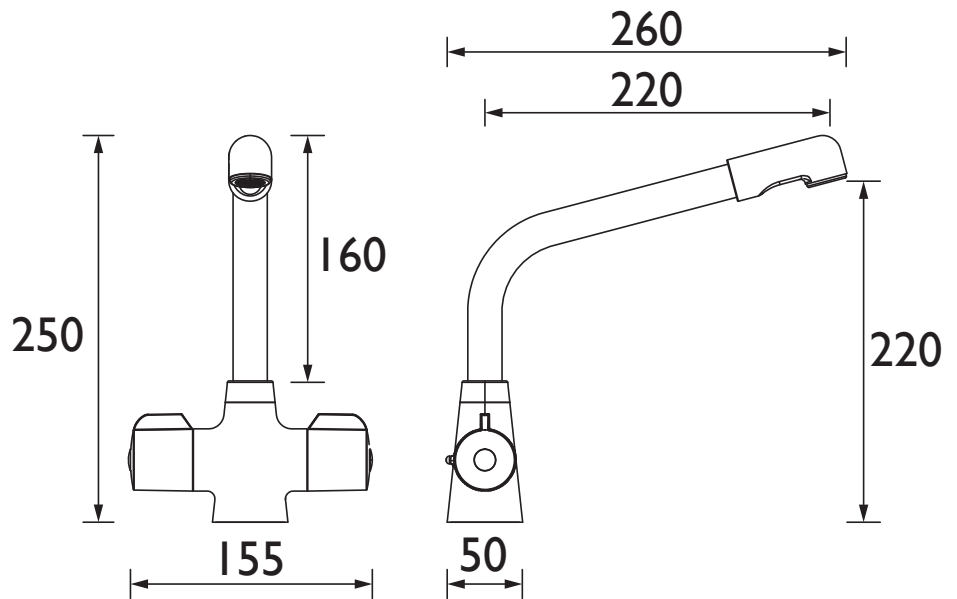

### Specification

<b>Product Type:</b>	Kitchen Taps
<b>Main Construction Material:</b>	Brass
<b>Mount Type:</b>	Deck
<b>Handle Type:</b>	Round
<b>Connection Inlet:</b>	1/2" BSP Flexible Tails
<b>Connection Outlet:</b>	M24 Flow Straightener
<b>Number of Tap Holes:</b>	1
<b>Valve/Cartridge Type:</b>	1/2" Ceramic Disc Valve
<b>Plumbing System Requirements:</b>	Suitable for all plumbing systems, ideally balanced
<b>Minimum Dynamic Pressure (bar):</b>	0.3 bar
<b>Maximum Dynamic Pressure (bar):</b>	5 bar
<b>Maximum Hot Water Temperature °C:</b>	60°C
<b>Maximum Static Pressure (bar):</b>	10 bar
<b>Flow Type:</b>	Single
<b>Isolation Included:</b>	Yes

### Dimensions (measurements in mm)