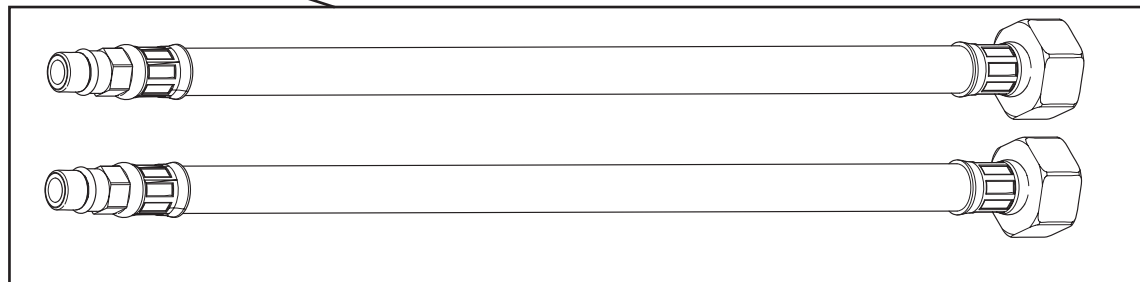

Product Code: MZ SNK EF C - BN
Revision: D4

1	Reinforcing Plate
2	EasyFit Tool
3	Handle Assembly
4	1/2" Ceramic Disc Valves (Pair)
5	Spout Seals Kit
6	Anti-Splash Assembly
7	M5 x 6mm Grub Screw
8	EasyFit Pack
9	Isolation Valves (Pair)
10	Molykote Grease
11	1/2" BSP Flexible Tails (Pair)

Product Code: MZ SNK EF C _ BN

Revision: D4

8

9

10

11

1	Reinforcing Plate
2	EasyFit Tool
3	Handle Assembly
4	1/2" Ceramic Disc Valves (pair)
5	Spout Seals Kit
6	Anti-Splash Assembly
7	M5 x 6mm Grub Screw
8	EasyFit Pack
9	Isolation Valves (Pair)
10	Molykote Grease
11	1/2" BSP Flexible Tails (Pair)