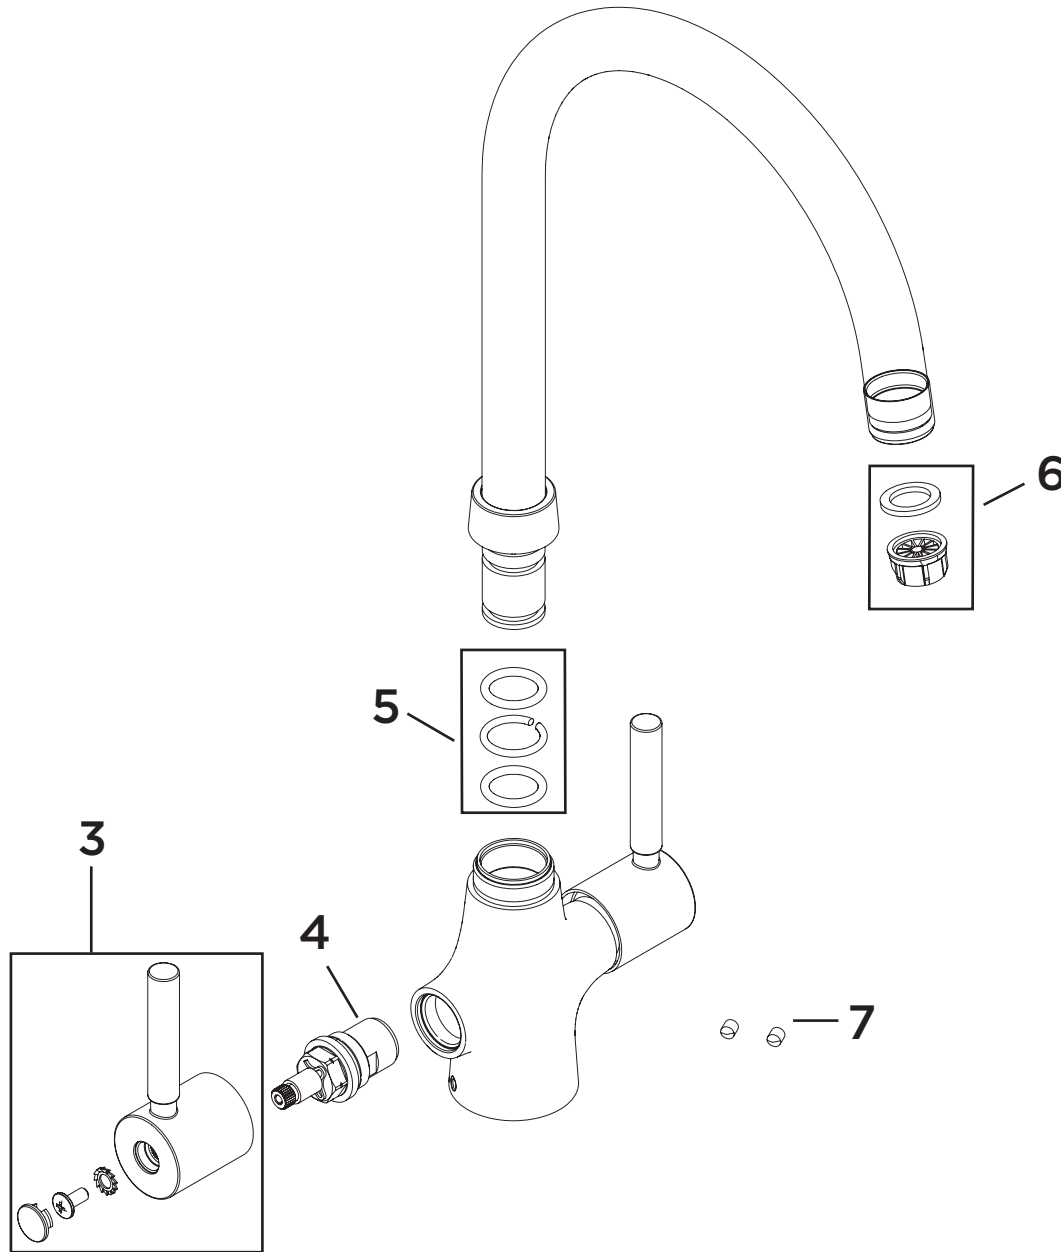

Product Code: MZ SNK EF C - BN
Revision: D4

1	Reinforcing Plate
2	EasyFit Tool
3	Handle Assembly
4	1/2" Ceramic Disc Valves (Pair)
5	Spout Seals Kit
6	Anti-Splash Assembly
7	M5 x 6mm Grub Screw
8	EasyFit Pack
9	Isolation Valves (Pair)
10	Molykote Grease
11	1/2" BSP Flexible Tails (Pair)

Product Code: MZ SNK EF C _ BN

Revision: D4

8

9

10

11

1	Reinforcing Plate
2	EasyFit Tool
3	Handle Assembly
4	1/2" Ceramic Disc Valves (pair)
5	Spout Seals Kit
6	Anti-Splash Assembly
7	M5 x 6mm Grub Screw
8	EasyFit Pack
9	Isolation Valves (Pair)
10	Molykote Grease
11	1/2" BSP Flexible Tails (Pair)