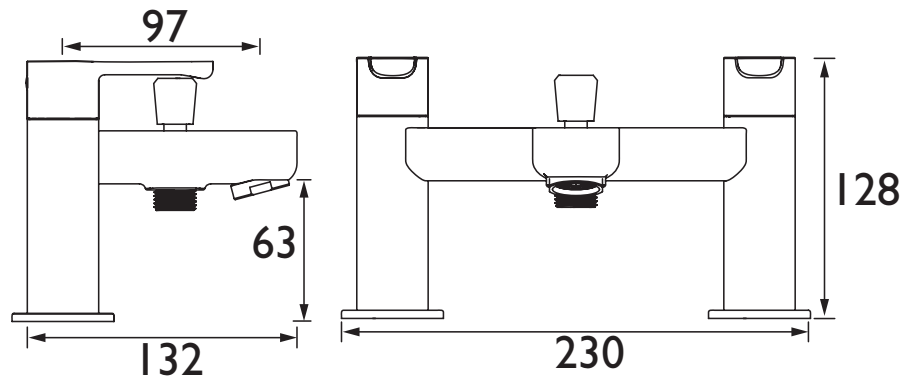

NR BSM C

NERO Tap Range Nero Bath Shower Mixer Chrome

Features:

- Long life and easy to use 1/4 turn ceramic disc valves
- Metal back nuts for added durability
- Includes 1.75m hose, rub-clean anti-limescale handset and wall bracket
- Easy to use lever handles

Product Certifications:

For more products, visit our website:
<http://www.bristan.com>

Specification

Product Type:	Taps
Main Construction Material:	Brass
Mount Type:	Deck
Handle Type:	Lever
Connection Inlet:	3/4" BSP
Connection Outlet:	M28 Flow Regulator
Number of Tap Holes:	2
Valve/Cartridge Type:	3/4 Ceramic Disc Valve 1/4 Turn
Plumbing System Requirements:	Suitable for all plumbing systems, ideally balanced
Minimum Dynamic Pressure (bar):	0.2 bar
Maximum Dynamic Pressure (bar):	5.0 bar
Maximum Hot Water Temperature °C:	65°C
Maximum Static Pressure (bar):	10 bar
Flow Type:	Single
Isolation Included:	No

Dimensions (measurements in mm)

Flow Rates (l/min)

System Pressure (bar)	0.2	0.5	1	2	3	5
Through Bath Filler (mixed)	22.2	35.1	49.6	70.1	85.9	110.9
Through Handset (mixed)	4.1	6.4	9.1	12.8	15.7	20.3

TECHNICAL DATA SHEET