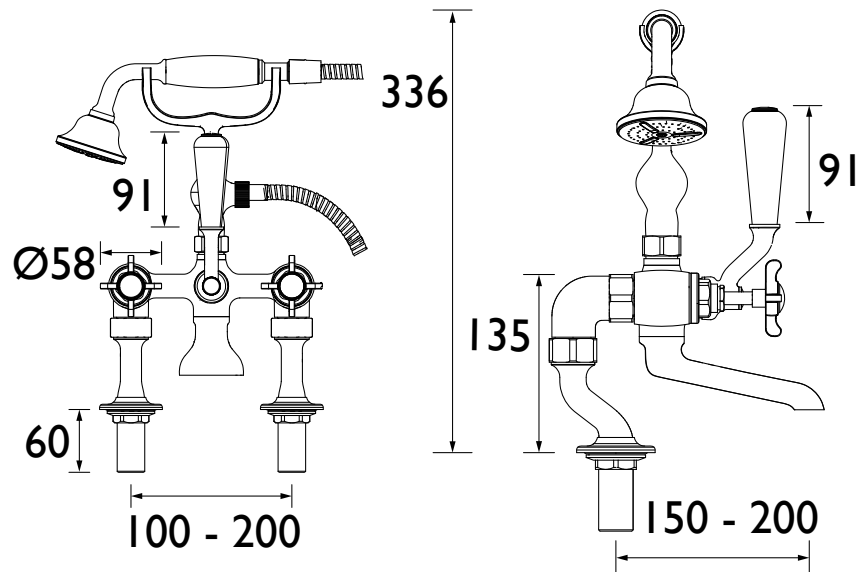

### Specification

<b>Product Type:</b>	Taps
<b>Main Construction Material:</b>	Brass
<b>Mount Type:</b>	Deck
<b>Handle Type:</b>	Crosshead
<b>Connection Inlet:</b>	3/4" BSP
<b>Connection Outlet:</b>	G 1/2"
<b>Number of Tap Holes:</b>	2
<b>Valve/Cartridge Type:</b>	1/4 Turn 3/4" Ceramic Disc Valve
<b>Plumbing System Requirements:</b>	All, preferably balanced
<b>Minimum Dynamic Pressure:</b>	0.2 bar
<b>Maximum Hot Water Temperature: °C</b>	65
<b>Maximum Static Pressure: (bar)</b>	10
<b>Isolation Included:</b>	No

### Dimensions (measurements in mm)