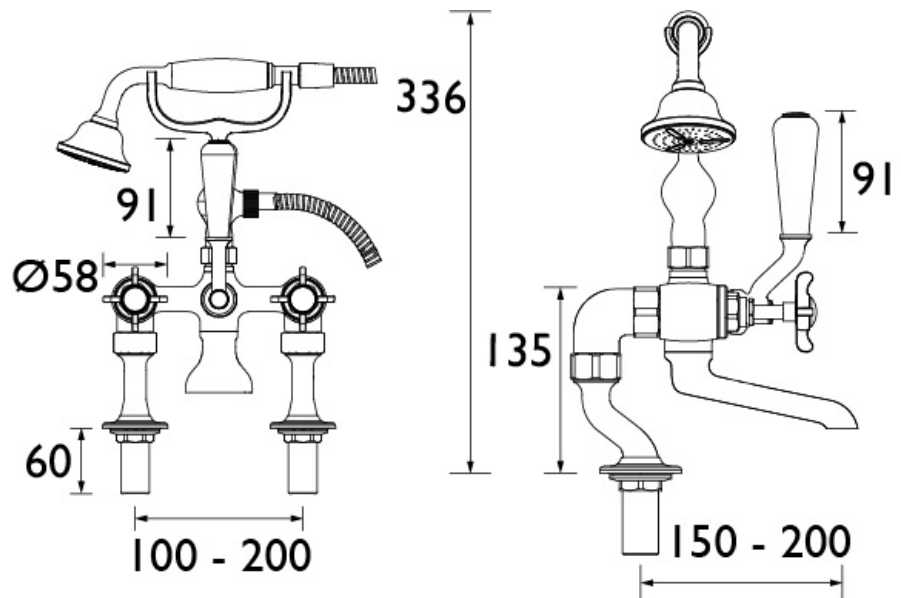

### Specification

Product Type:	Taps
Main Construction Material:	Brass
Mount Type:	Deck
Handle Type:	Crosshead
Connection Inlet:	3/4" BSP
Connection Outlet:	G 1/2"
Number of Tap Holes:	2
Valve/Cartridge Type:	3/4" Ceramic Disc Valve - 1/4 turn
Plumbing System Requirements:	Suitable for all plumbing systems
Minimum Dynamic Pressure (bar):	0.2 bar
Maximum Dynamic Pressure (bar):	5.0 bar
Maximum Hot Water Temperature °C:	65°C
Maximum Static Pressure (bar):	10 bar
Flow Type:	Single
Isolation Included:	No

### Dimensions (measurements in mm)