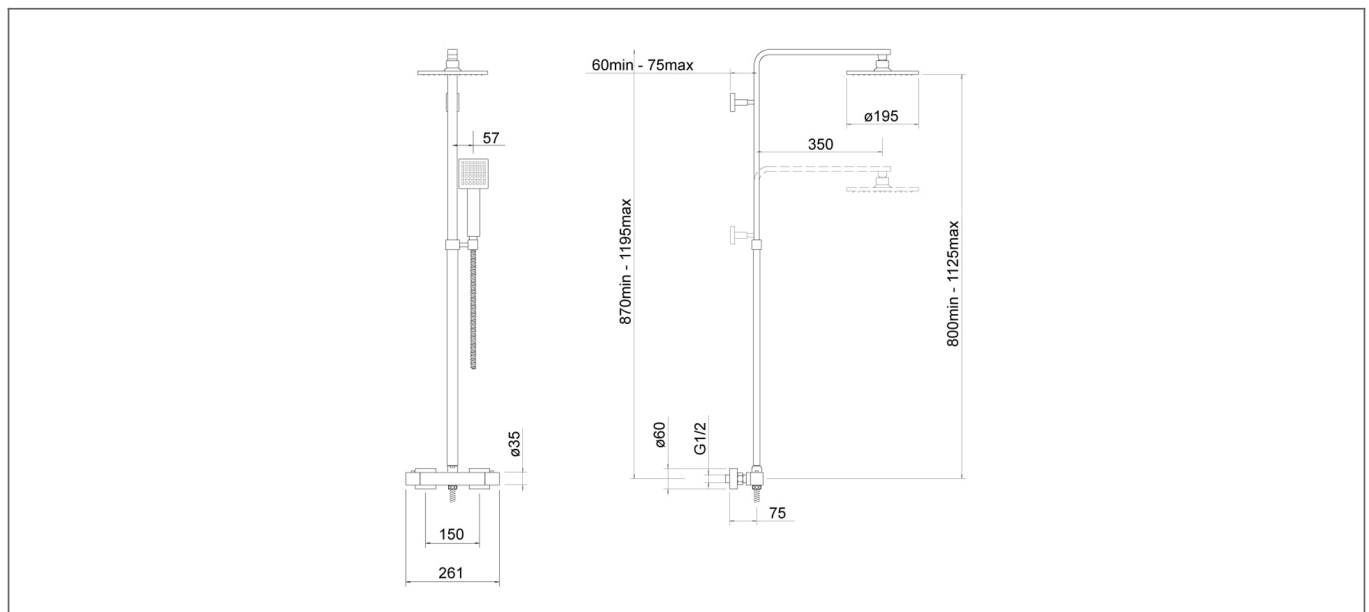

Technical Datasheet

Product Code: TSS101

Product Description: Zacha Black Square Adjustable Thermostatic Shower

Specification

Product Guarantee:	Lifetime
Material:	Brass
Style:	Modern
Min Operating Pressure:	0.5 Bar
Number Of Outlets:	2
Handle Type:	Knob
Valve Type:	Thermostatic

Technical Drawing

Dimensions: All measurements are in millimetres and are subject to normal manufacturing variations.

Due to a continuing development programme to improve design and performance, we reserve all rights to vary specifications without prior notice. Please note, all accessories are for photographic purposes only.