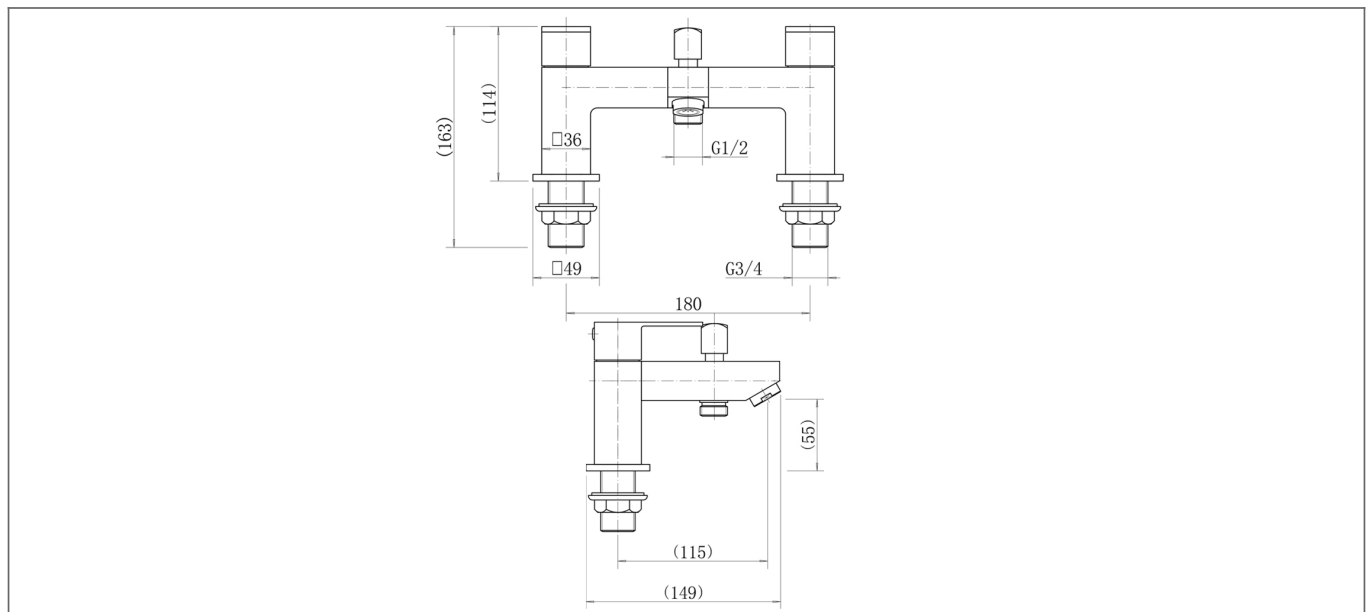

Technical Datasheet

Product Code: TT924

Product Description: **Kawa Black Bath Shower Mixer With Shower Kit**

Specification

Product Guarantee:	Lifetime
Material:	Brass
Style:	Modern
Handle Type:	Lever
Min Operating Pressure:	0.2 Bar
Number Of Tap Holes:	2
Projection (mm):	149
Flow Rate 0.5 Bar (L/min):	25.9
Flow Rate 1 Bar (L/min):	36
Flow Rate 2 Bar (L/min):	51.3
Flow Rate 3 Bar (L/min):	61.9
Colour:	Black
Mount Type:	Deck Mounted

Technical Drawing

Dimensions: All measurements are in millimetres and are subject to normal manufacturing variations.

Due to a continuing development programme to improve design and performance, we reserve all rights to vary specifications without prior notice. Please note, all accessories are for photographic purposes only.